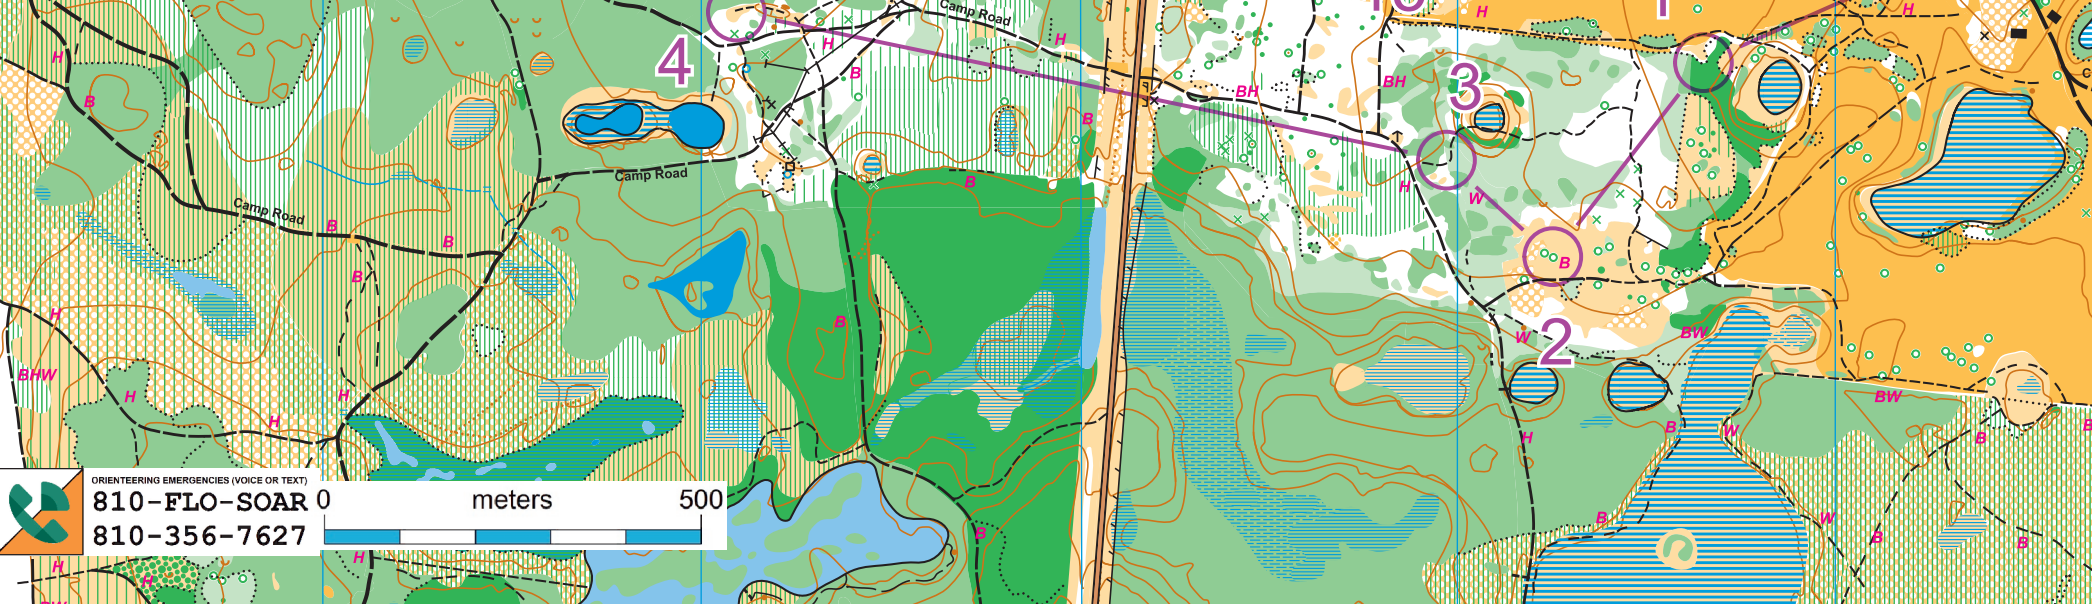

Rock Springs Run State Reserve

SAFETY BEARING: NE to Ethel Rd (dirt)

Scale 1:10,000
Contours 1m
Mapped 2021

- SPECIAL SYMBOLS
- Distinct small / large thicket
 - ◊ Distinct tree, snag, root stock
 - ♦ T High tower, hunters stand
 - x Other man made object
 - † Grave

RSRSR Sep 2024

Blue	7.3 km		
1	31	←	↖
2	32	→	↗
3	33	↘	↙
4	34	↖	↗
5	47	↖	↙
6	35	↘	↗
7	48		○
8	49	○	
9	50	↖	↗
10	36	↖	↗
11	37	↖	○
12	38	x	○
13	39	↖	○
14	40	↖	○
15	41	↖	○
16	42	↓	○

150 m

ORIENTERING EMERGENCIES (VOICE OR TEXT)
810-FLO-SOAR 0 meters **500**
810-356-7627