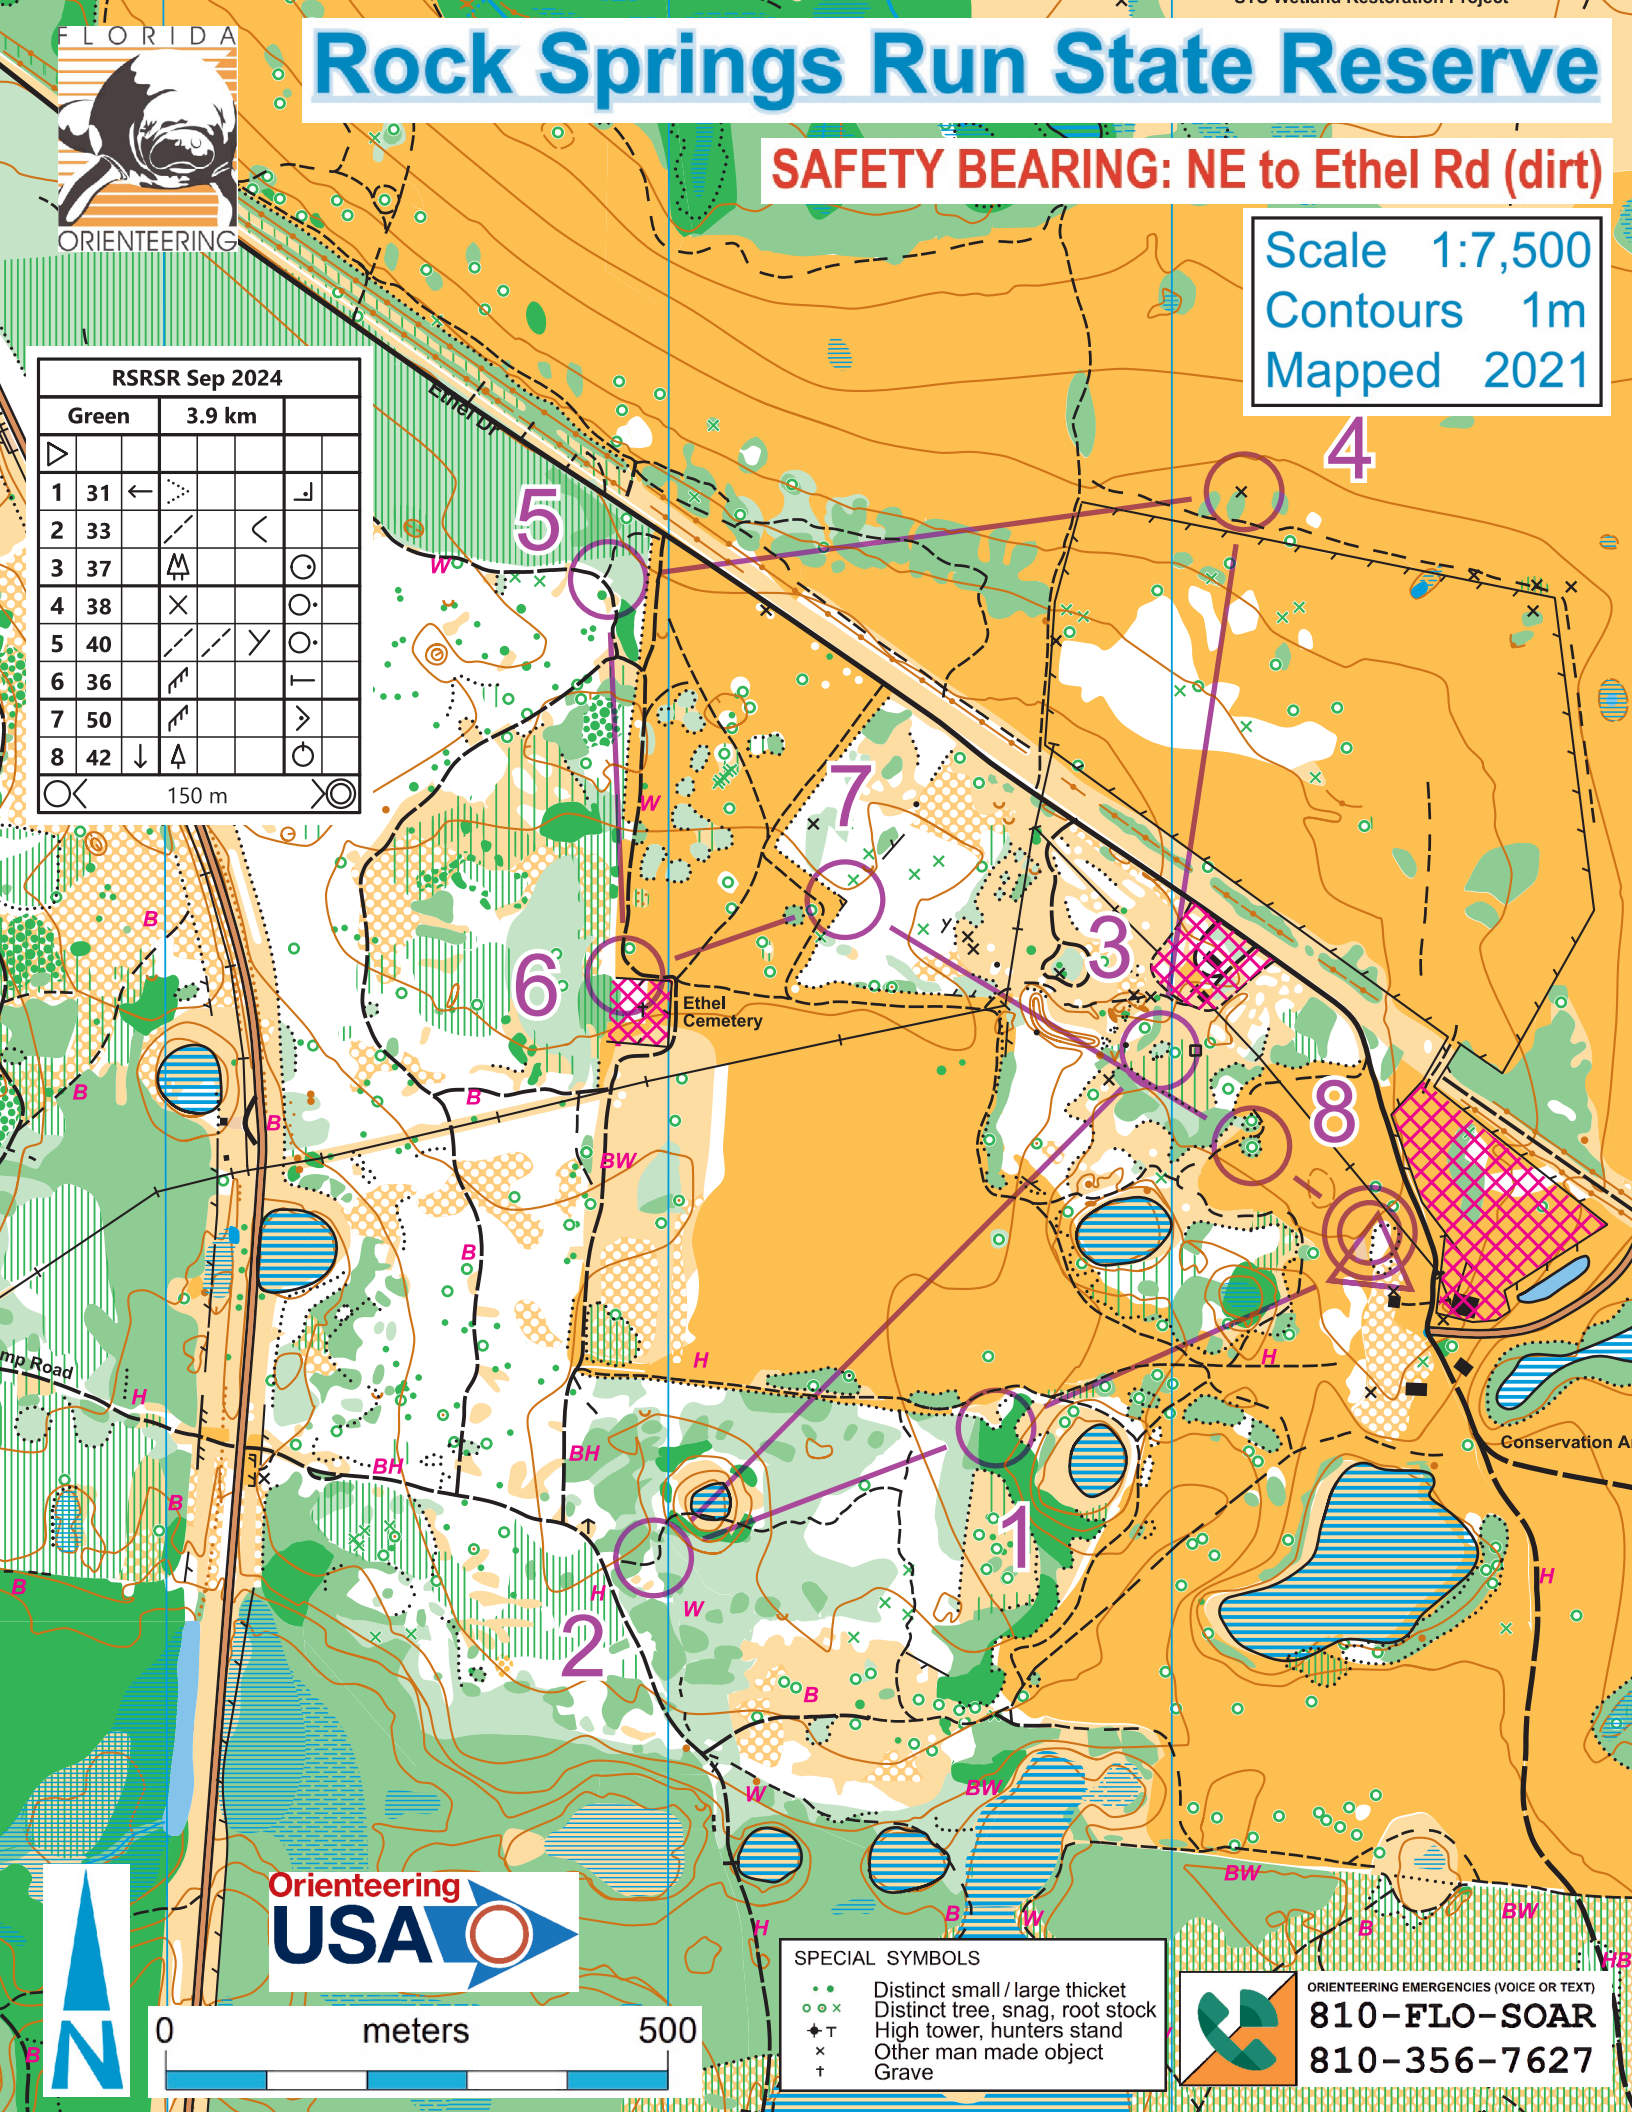

Rock Springs Run State Reserve

SAFETY BEARING: NE to Ethel Rd (dirt)

Scale 1:7,500
Contours 1m
Mapped 2021

RSRSR Sep 2024

Green	3.9 km		
1	31	←	↘
2	33		<
3	37	⚓	○
4	38	×	○
5	40	↗	○
6	36	↖	⊥
7	50	↗	>
8	42	↓	○

150 m

SPECIAL SYMBOLS

•••	Distinct small / large thicket
○••	Distinct tree, snag, root stock
⚓	High tower, hunters stand
×	Other man made object
†	Grave

ORIENTEERING EMERGENCIES (VOICE OR TEXT)
810-FLO-SOAR
810-356-7627