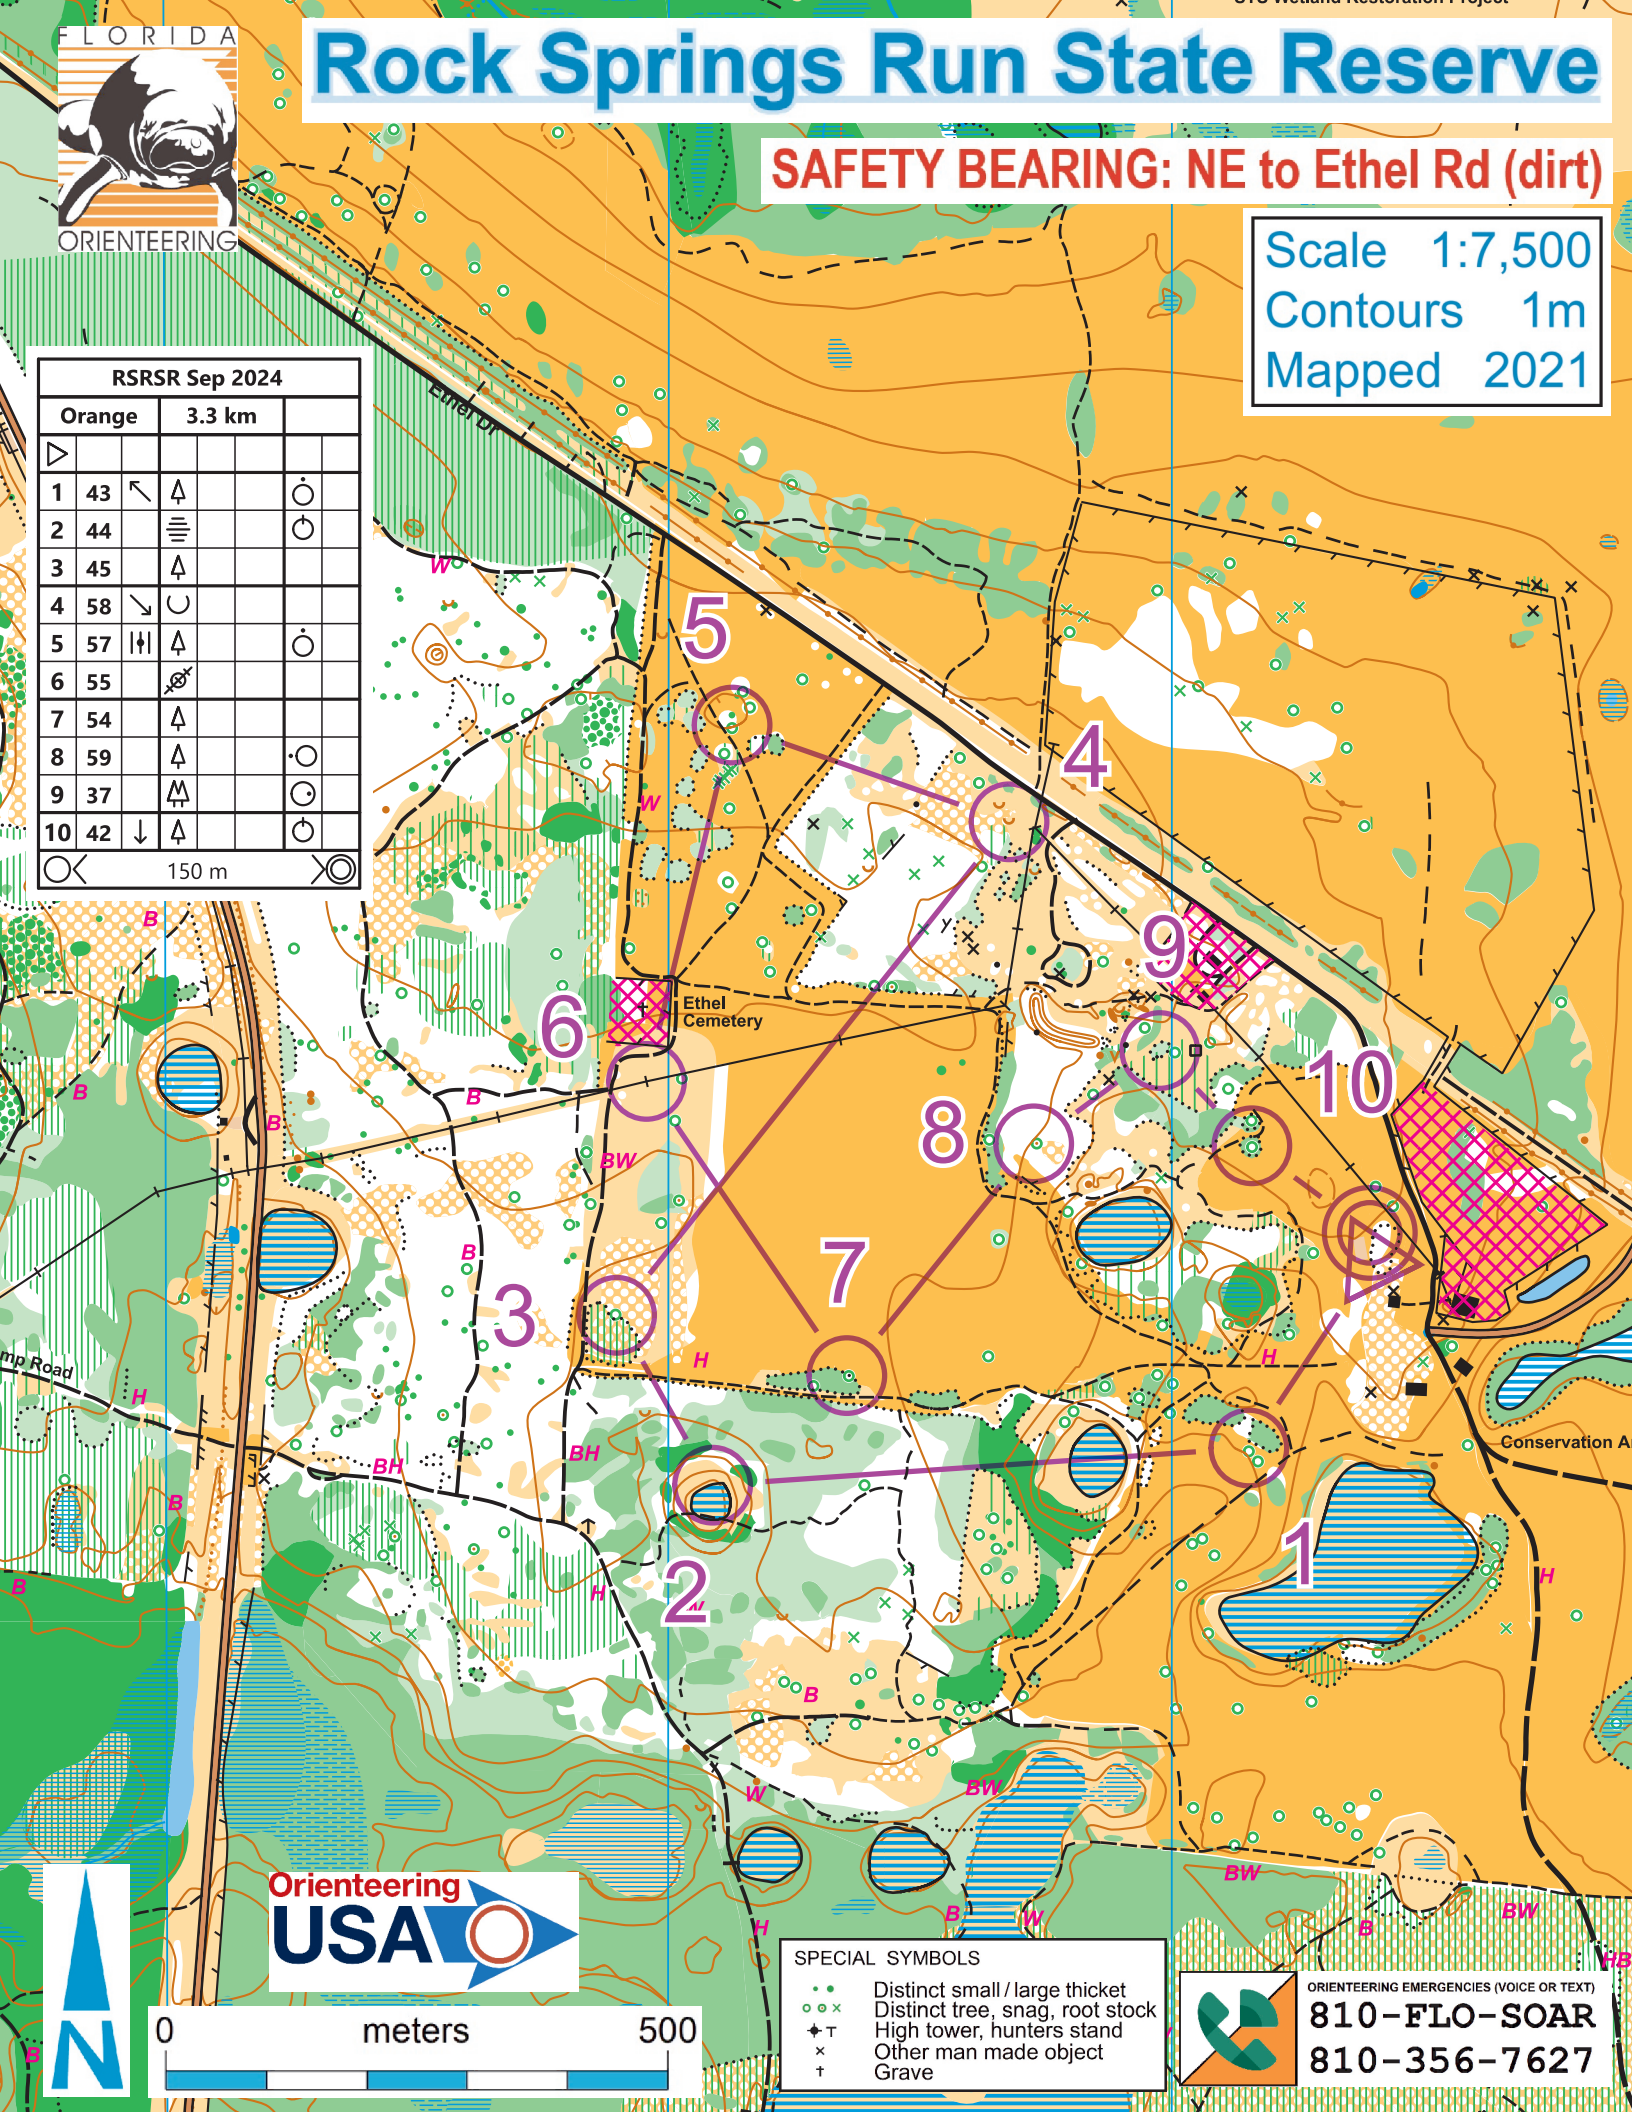

Rock Springs Run State Reserve

SAFETY BEARING: NE to Ethel Rd (dirt)

Scale 1:7,500
Contours 1m
Mapped 2021

RRSR Sep 2024				
Orange	3.3 km			
1	43	↖	⬆	○
2	44	≡		○
3	45	⬆		
4	58	↘	⊂	
5	57		⬆	○
6	55	⊗		
7	54	⬆		
8	59	⬆		○
9	37	⬆		○
10	42	↓	⬆	○

150 m

SPECIAL SYMBOLS	
••	Distinct small / large thicket
••x	Distinct tree, snag, root stock
⬆T	High tower, hunters stand
x	Other man made object
†	Grave

ORIENTEERING EMERGENCIES (VOICE OR TEXT)
810-FLO-SOAR
810-356-7627