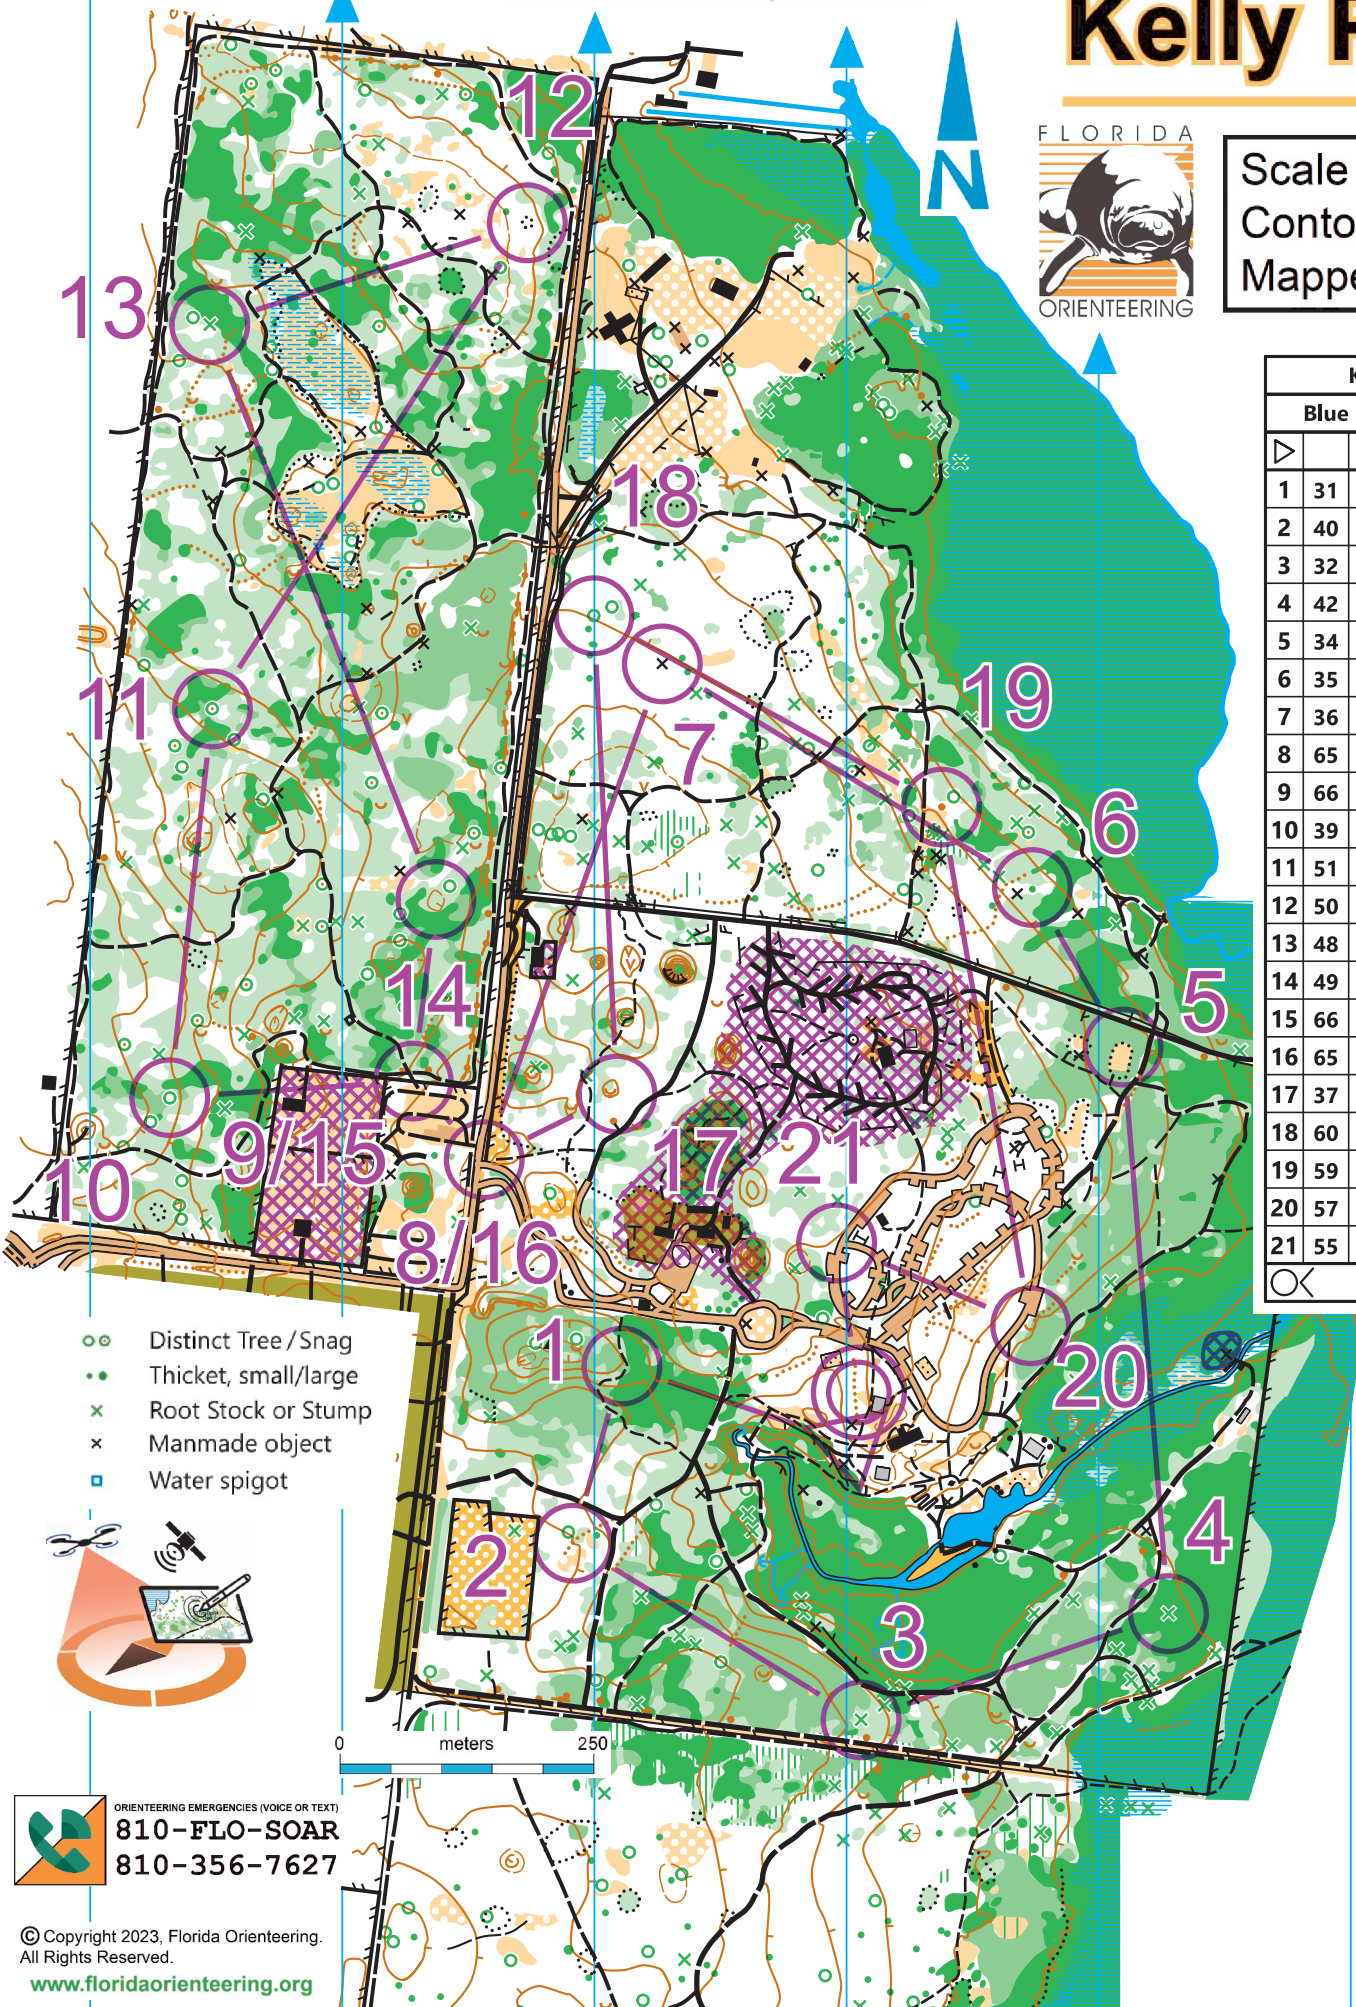

SAFETY BEARING: W to park fenceline

Kelly Park

Scale 1:7,500
Contours 2 m
Mapped 2022

Kelly Dec 2024					
	Blue	7.2 km			
▷		↗	↘	×	
1	31	↗	<		
2	40	▨			
3	32	↙	⊗		
4	42	⊗			
5	34	⊙			⊙
6	35	⊗			⊙
7	36	×			
8	65	↑	↗	×	⊙
9	66	↗	↗	×	⊙
10	39	↗	△		
11	51	△			
12	50	⊙			
13	48	⊗			
14	49	⊙			
15	66	↗	↗	×	⊙
16	65	↑	↗	×	⊙
17	37	⊙			Q
18	60	↙	△		
19	59	●			
20	57	∪			
21	55	↗	↘	∪	⊙

- ⊙ Distinct Tree / Snag
- Thicket, small/large
- × Root Stock or Stump
- × Manmade object
- Water spigot

ORIENTEERING EMERGENCIES (VOICE OR TEXT)
810-FLO-SOAR
810-356-7627

© Copyright 2023, Florida Orienteering.
All Rights Reserved.