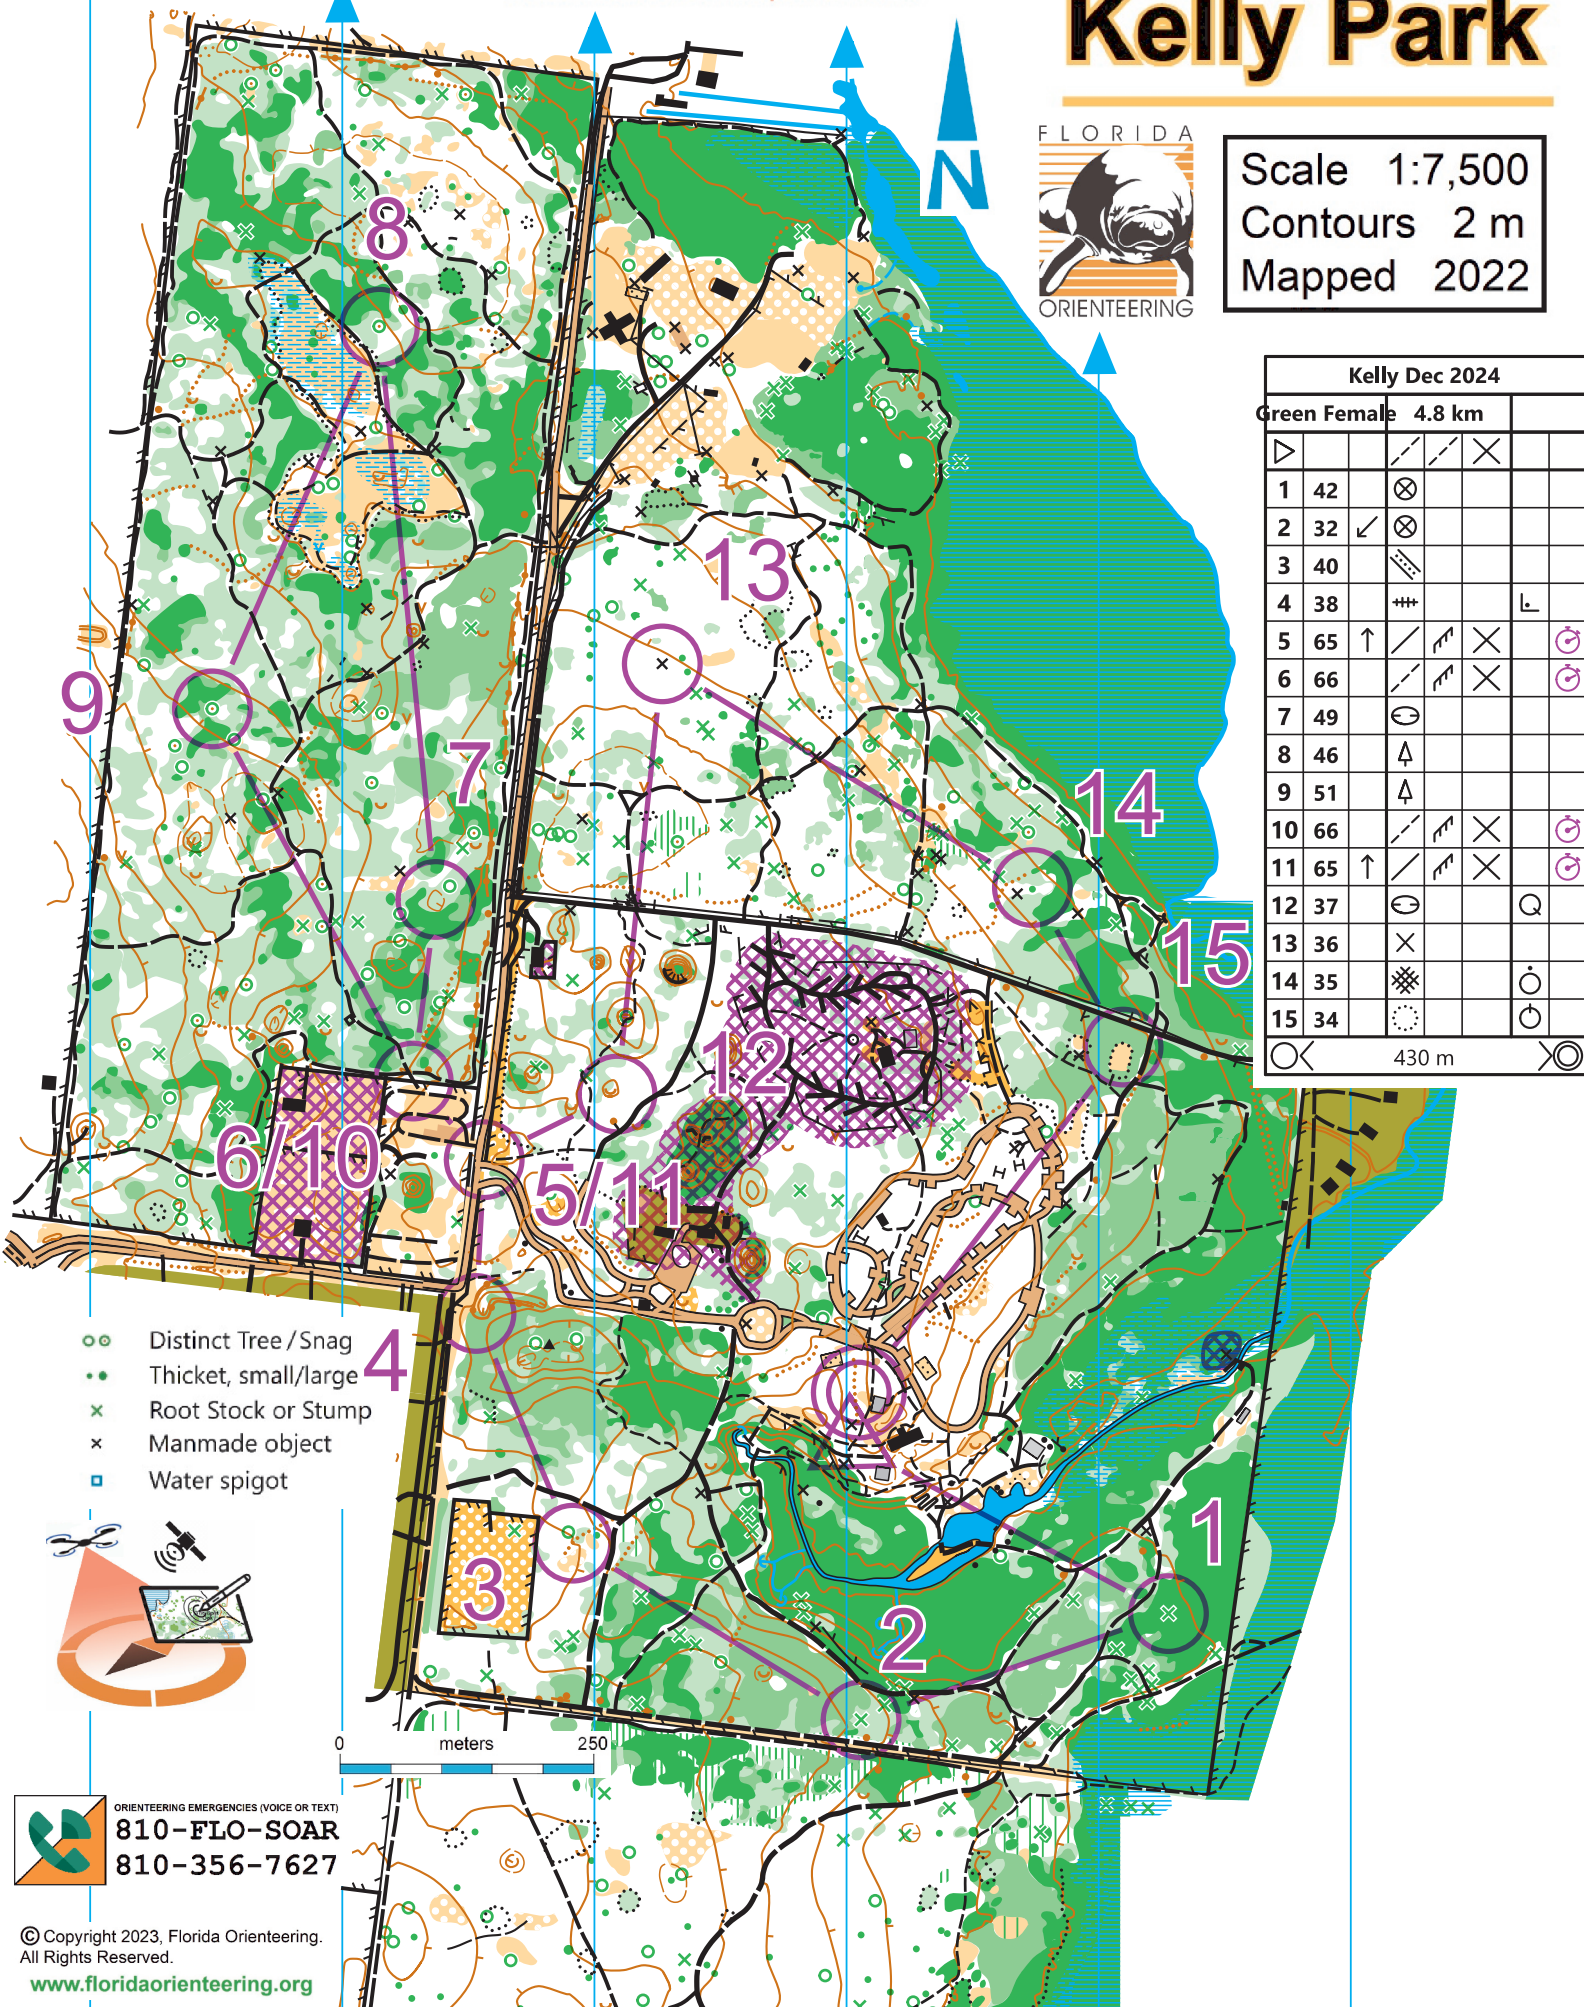

SAFETY BEARING: W to park fenceline

Kelly Park

Scale 1:7,500
Contours 2 m
Mapped 2022

Kelly Dec 2024					
Green Female		4.8 km			
▷		↗	↘	×	
1	42	⊗			
2	32	↙	⊗		
3	40	▨			
4	38	≡			⊥
5	65	↑	↗	↘	⊗
6	66	↗	↘	×	⊗
7	49	⊖			
8	46	⊖			
9	51	⊖			
10	66	↗	↘	×	⊗
11	65	↑	↗	×	⊗
12	37	⊖			Q
13	36	×			
14	35	▨			⊖
15	34	⊖			⊖

430 m

- Distinct Tree / Snag
- Thicket, small/large
- × Root Stock or Stump
- × Manmade object
- Water spigot

ORIENTEERING EMERGENCIES (VOICE OR TEXT)
810-FLO-SOAR
810-356-7627

© Copyright 2023, Florida Orienteering.
All Rights Reserved.