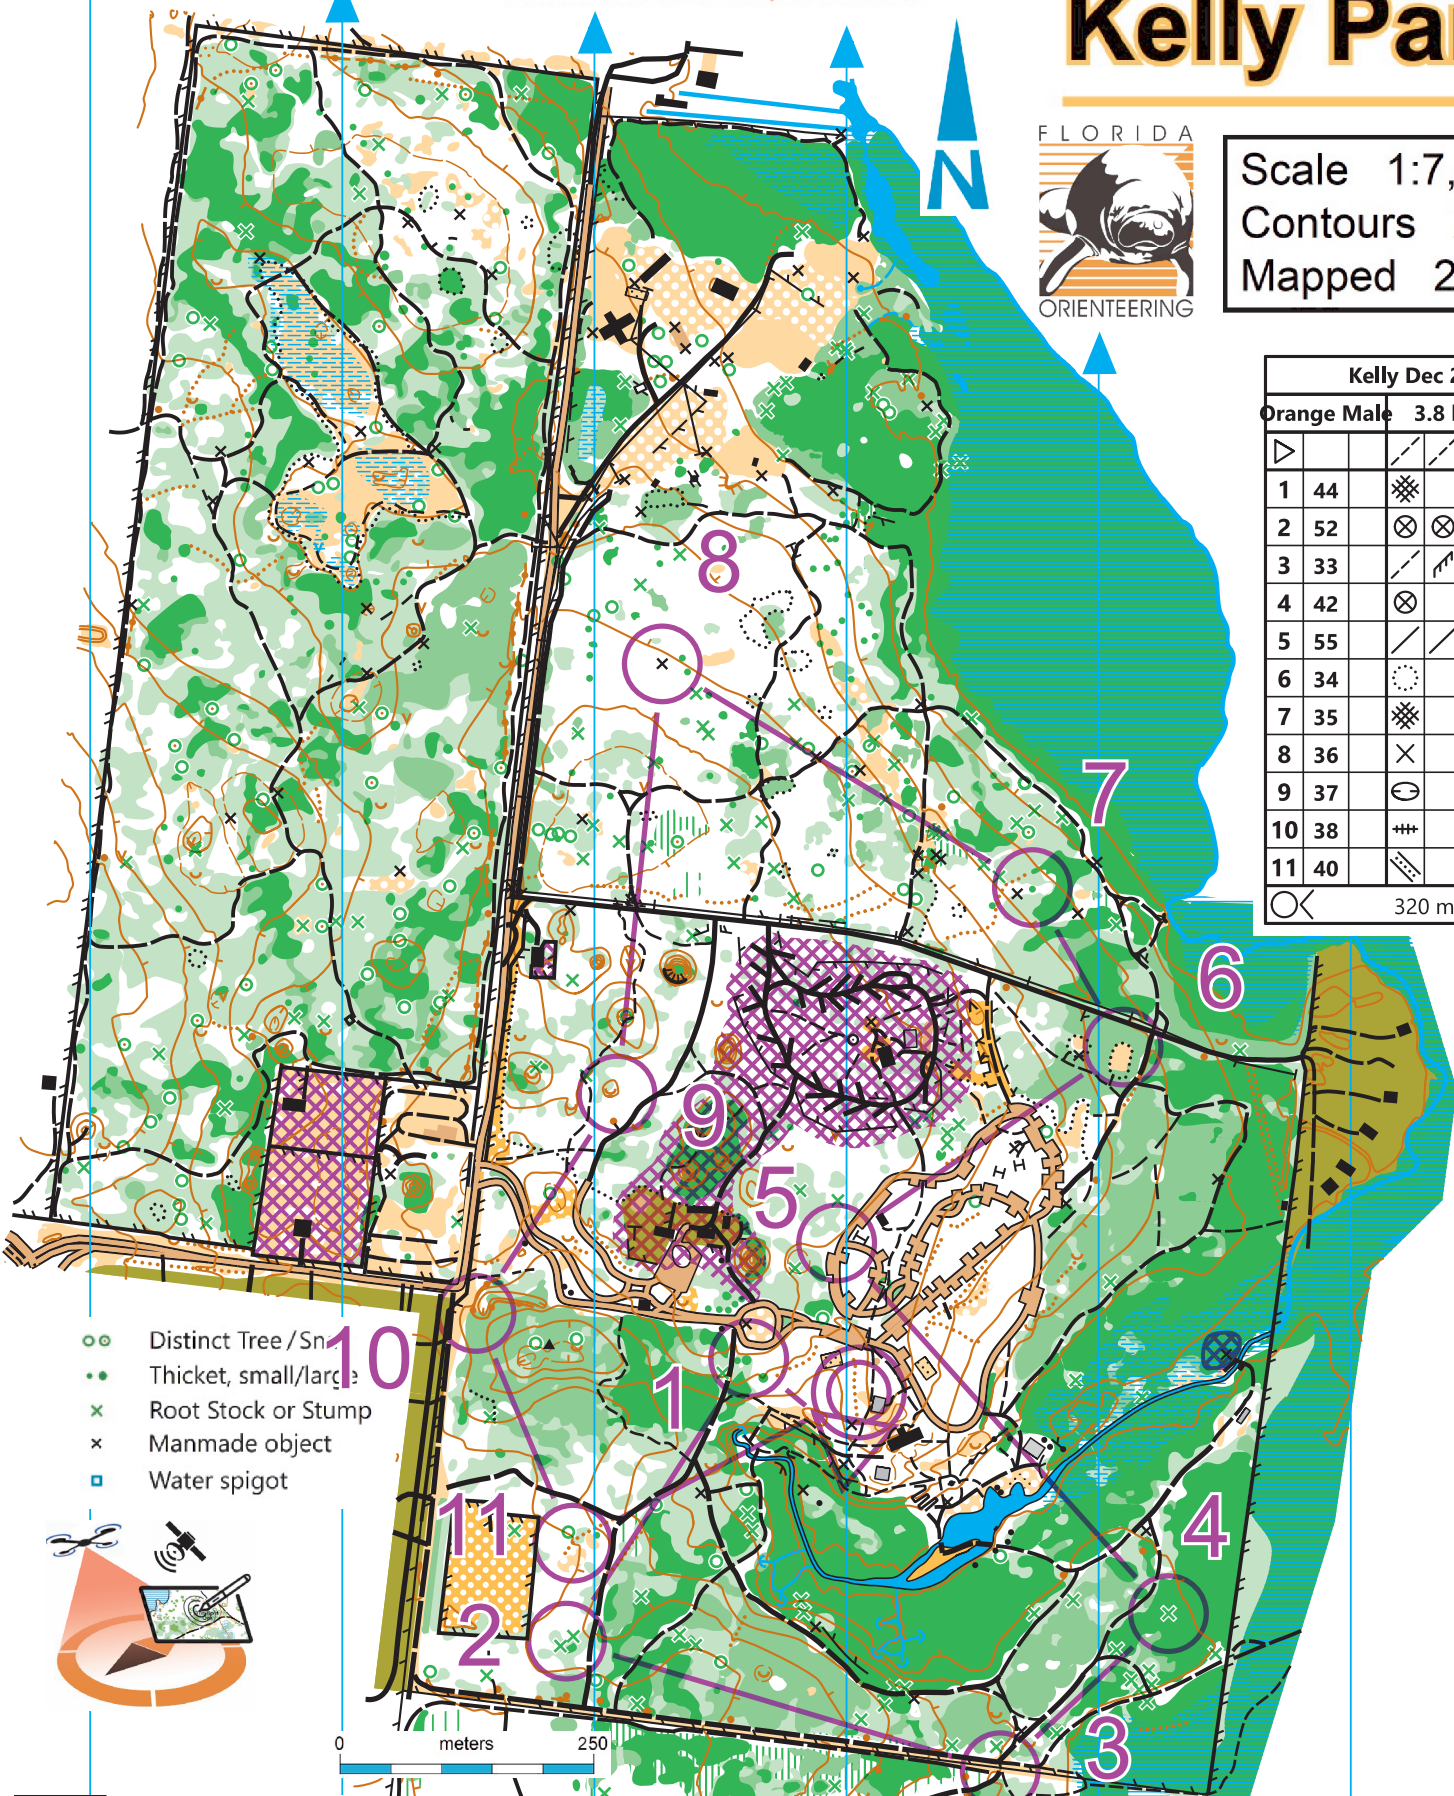

SAFETY BEARING: W to park fenceline

Kelly Park

Scale 1:7,500
Contours 2 m
Mapped 2022

Kelly Dec 2024				
Orange Male	3.8 km			
▷		∕ ∕	×	
1	44	⊗		○
2	52	⊗ ⊗		≡
3	33	∕ ↗	×	
4	42	⊗		
5	55	∕ ∕	∕	○
6	34	⊙		○
7	35	⊗		○
8	36	×		
9	37	⊙		Q
10	38	≡≡≡		L
11	40	∕ ∕		

○ 320 m ○

- Distinct Tree / Snag
- Thicket, small/large
- × Root Stock or Stump
- × Manmade object
- Water spigot

0 meters 250

ORIENTEERING EMERGENCIES (VOICE OR TEXT)
810-FLO-SOAR
810-356-7627

© Copyright 2023, Florida Orienteering.
All Rights Reserved.