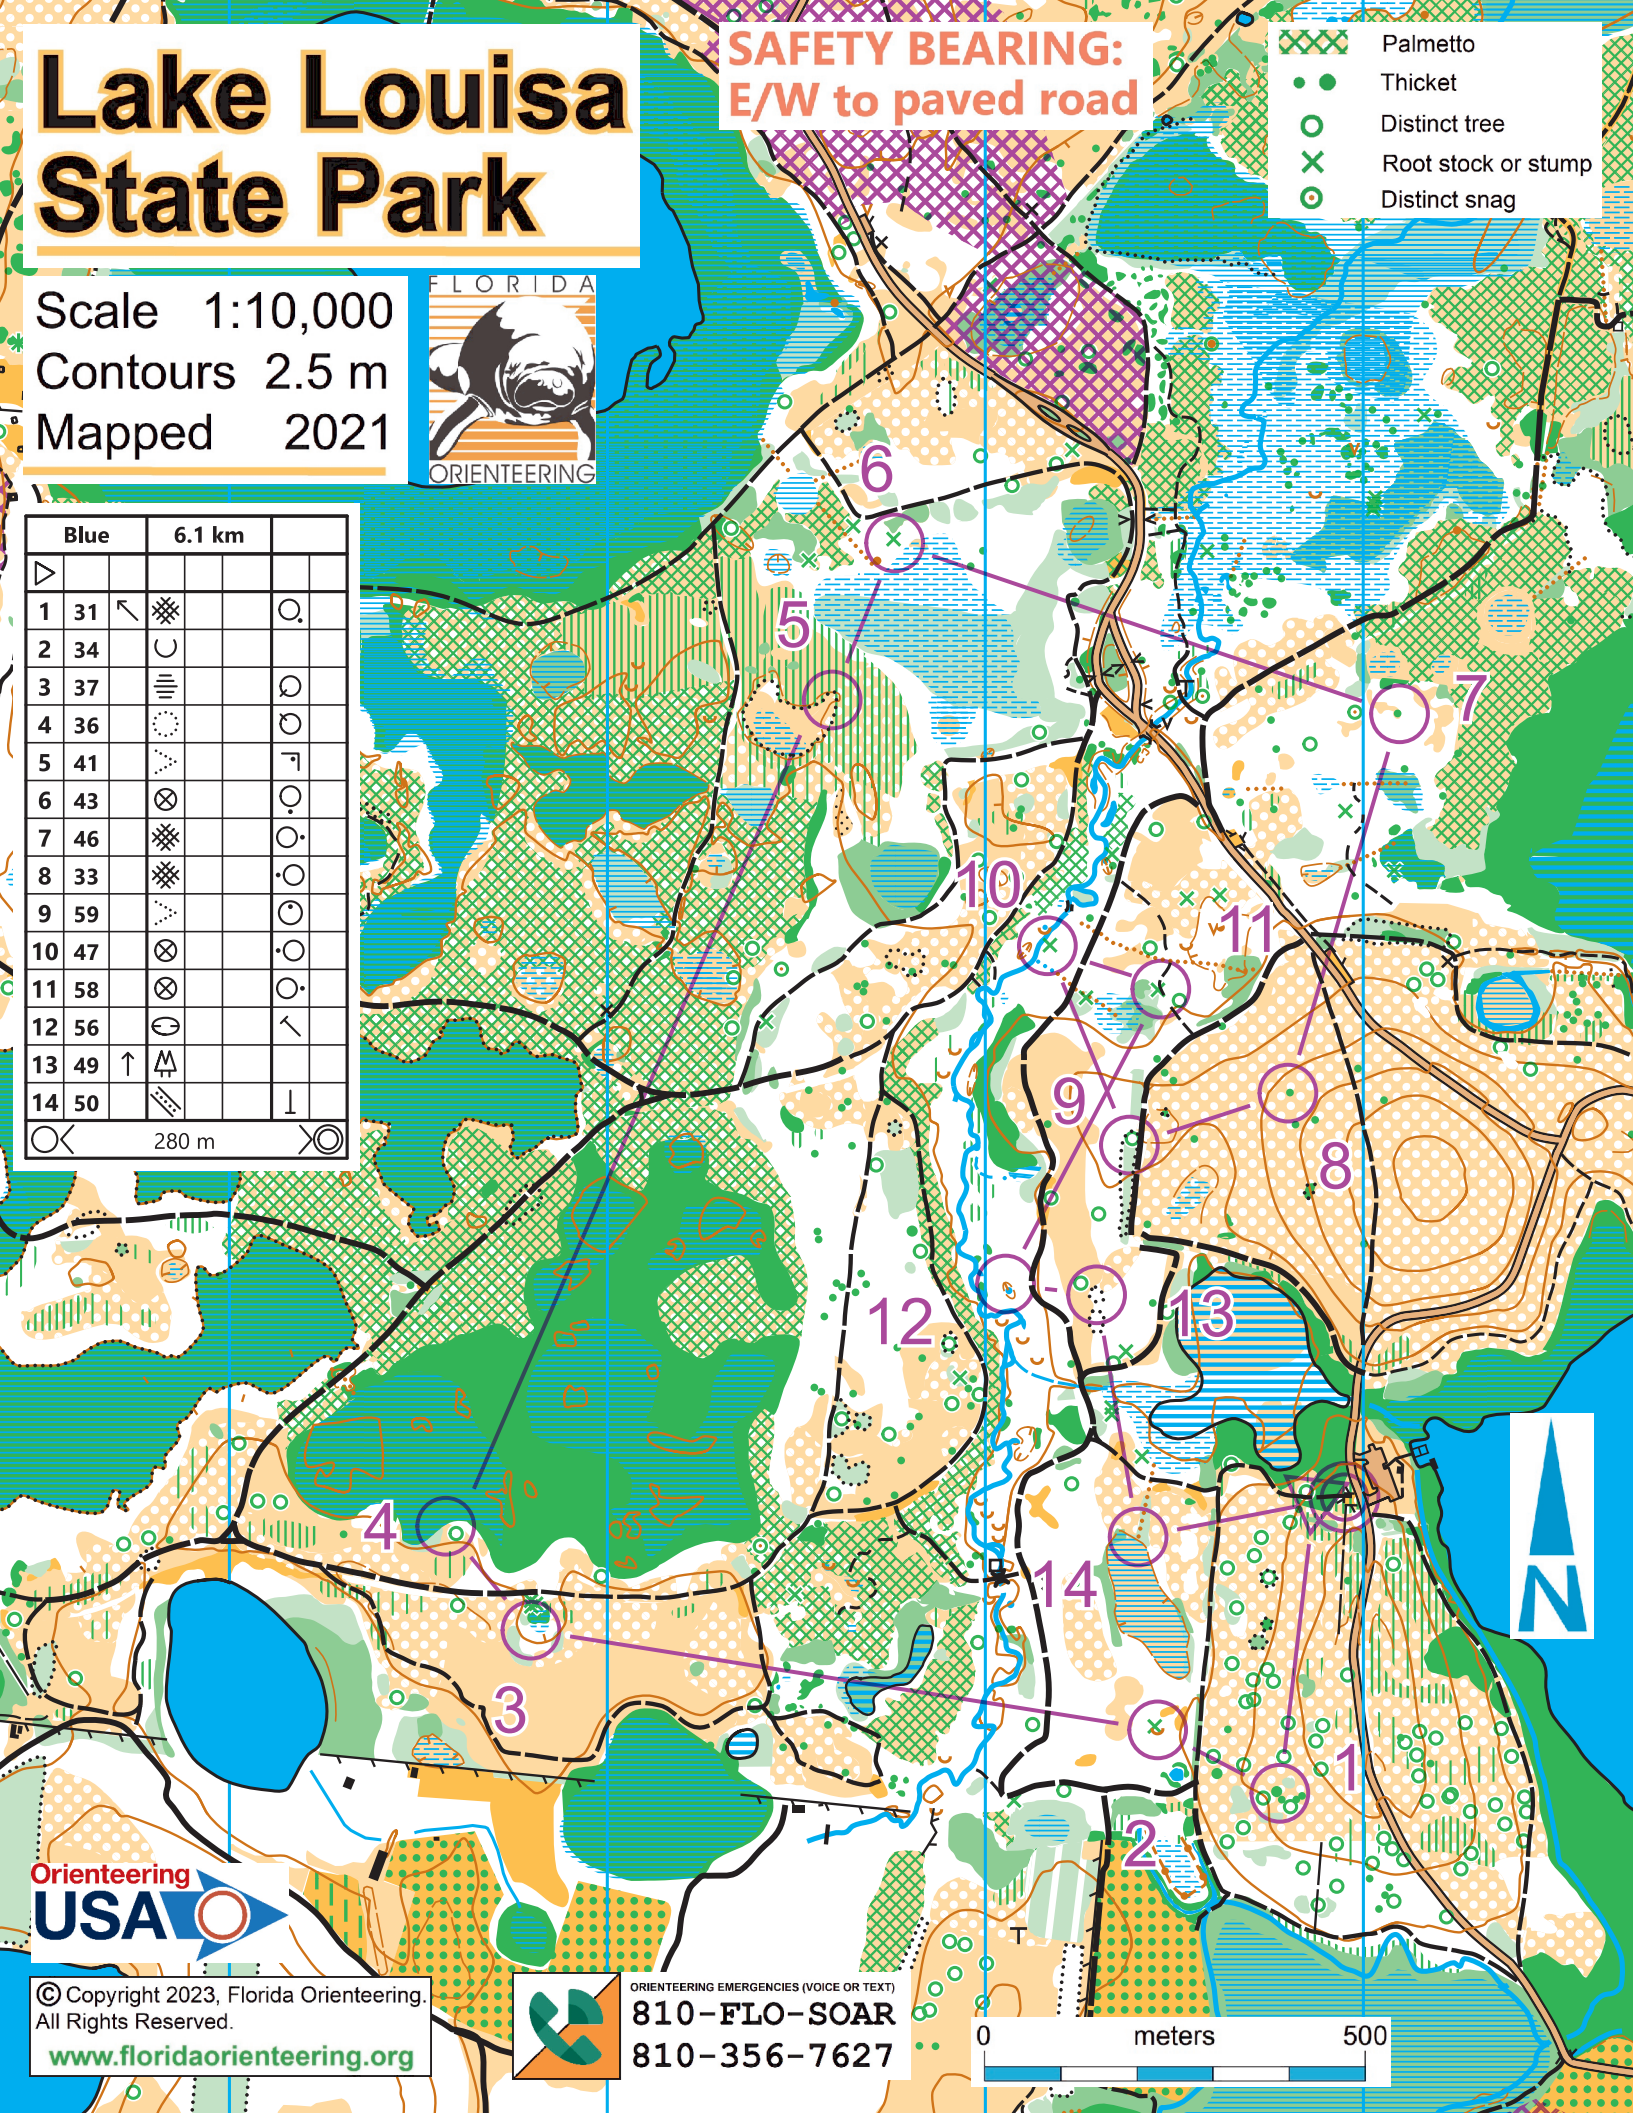

# Lake Louisa State Park

**SAFETY BEARING:**  
E/W to paved road

- Palmetto
- Thicket
- Distinct tree
- Root stock or stump
- Distinct snag

Scale 1:10,000  
Contours 2.5 m  
Mapped 2021

Blue	6.1 km		
1 31			
2 34			
3 37			
4 36			
5 41			
6 43			
7 46			
8 33			
9 59			
10 47			
11 58			
12 56			
13 49			
14 50			

280 m

© Copyright 2023, Florida Orienteering.  
All Rights Reserved.  
[www.floridaorienteering.org](http://www.floridaorienteering.org)

ORIENTEERING EMERGENCIES (VOICE OR TEXT)  
**810-FLO-SOAR**  
**810-356-7627**