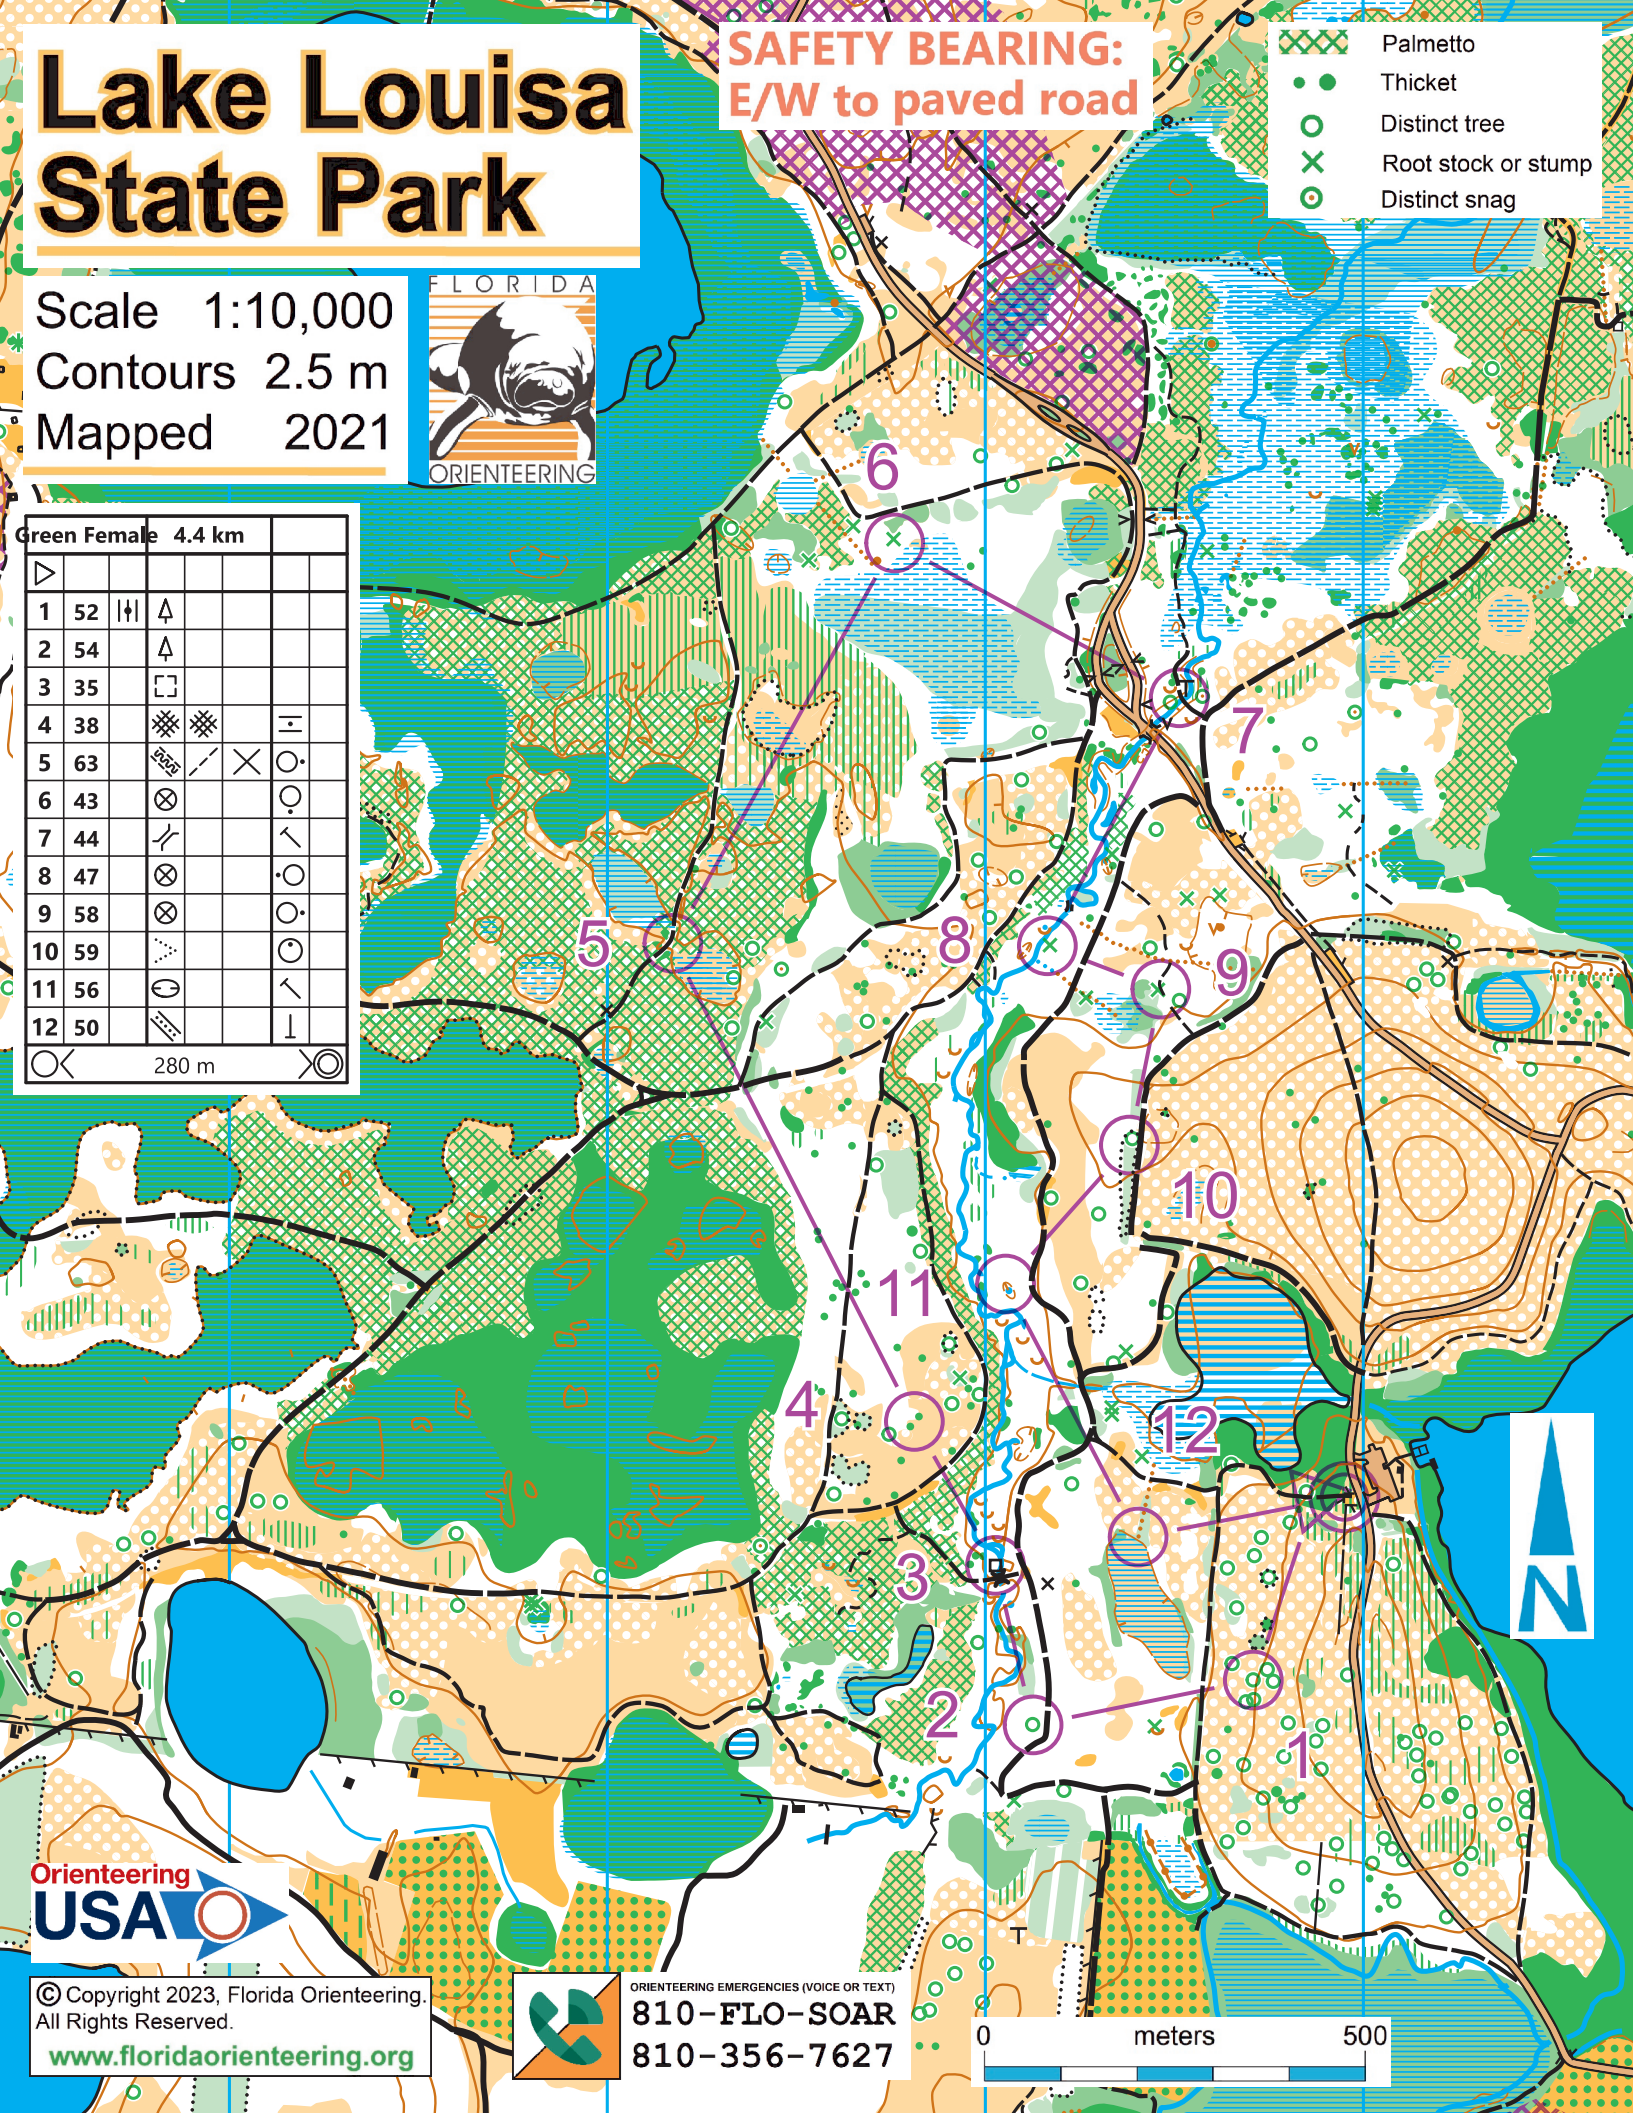

Lake Louisa State Park

SAFETY BEARING:
E/W to paved road

-  Palmetto
-  Thicket
-  Distinct tree
-  Root stock or stump
-  Distinct snag

Scale 1:10,000
Contours 2.5 m
Mapped 2021

Green Female	4.4 km				
▷					
1	52	+	△		
2	54		△		
3	35	□			
4	38	▨	▨		≡
5	63	▨	/	X	○
6	43	⊗			○
7	44	↗			↖
8	47	⊗			○
9	58	⊗			○
10	59	⋯			○
11	56	○			↖
12	50	▨			⊥

○ 280 m ○

© Copyright 2023, Florida Orienteering.
All Rights Reserved.
www.floridaorienteering.org

ORIENTEERING EMERGENCIES (VOICE OR TEXT)
810-FLO-SOAR
810-356-7627