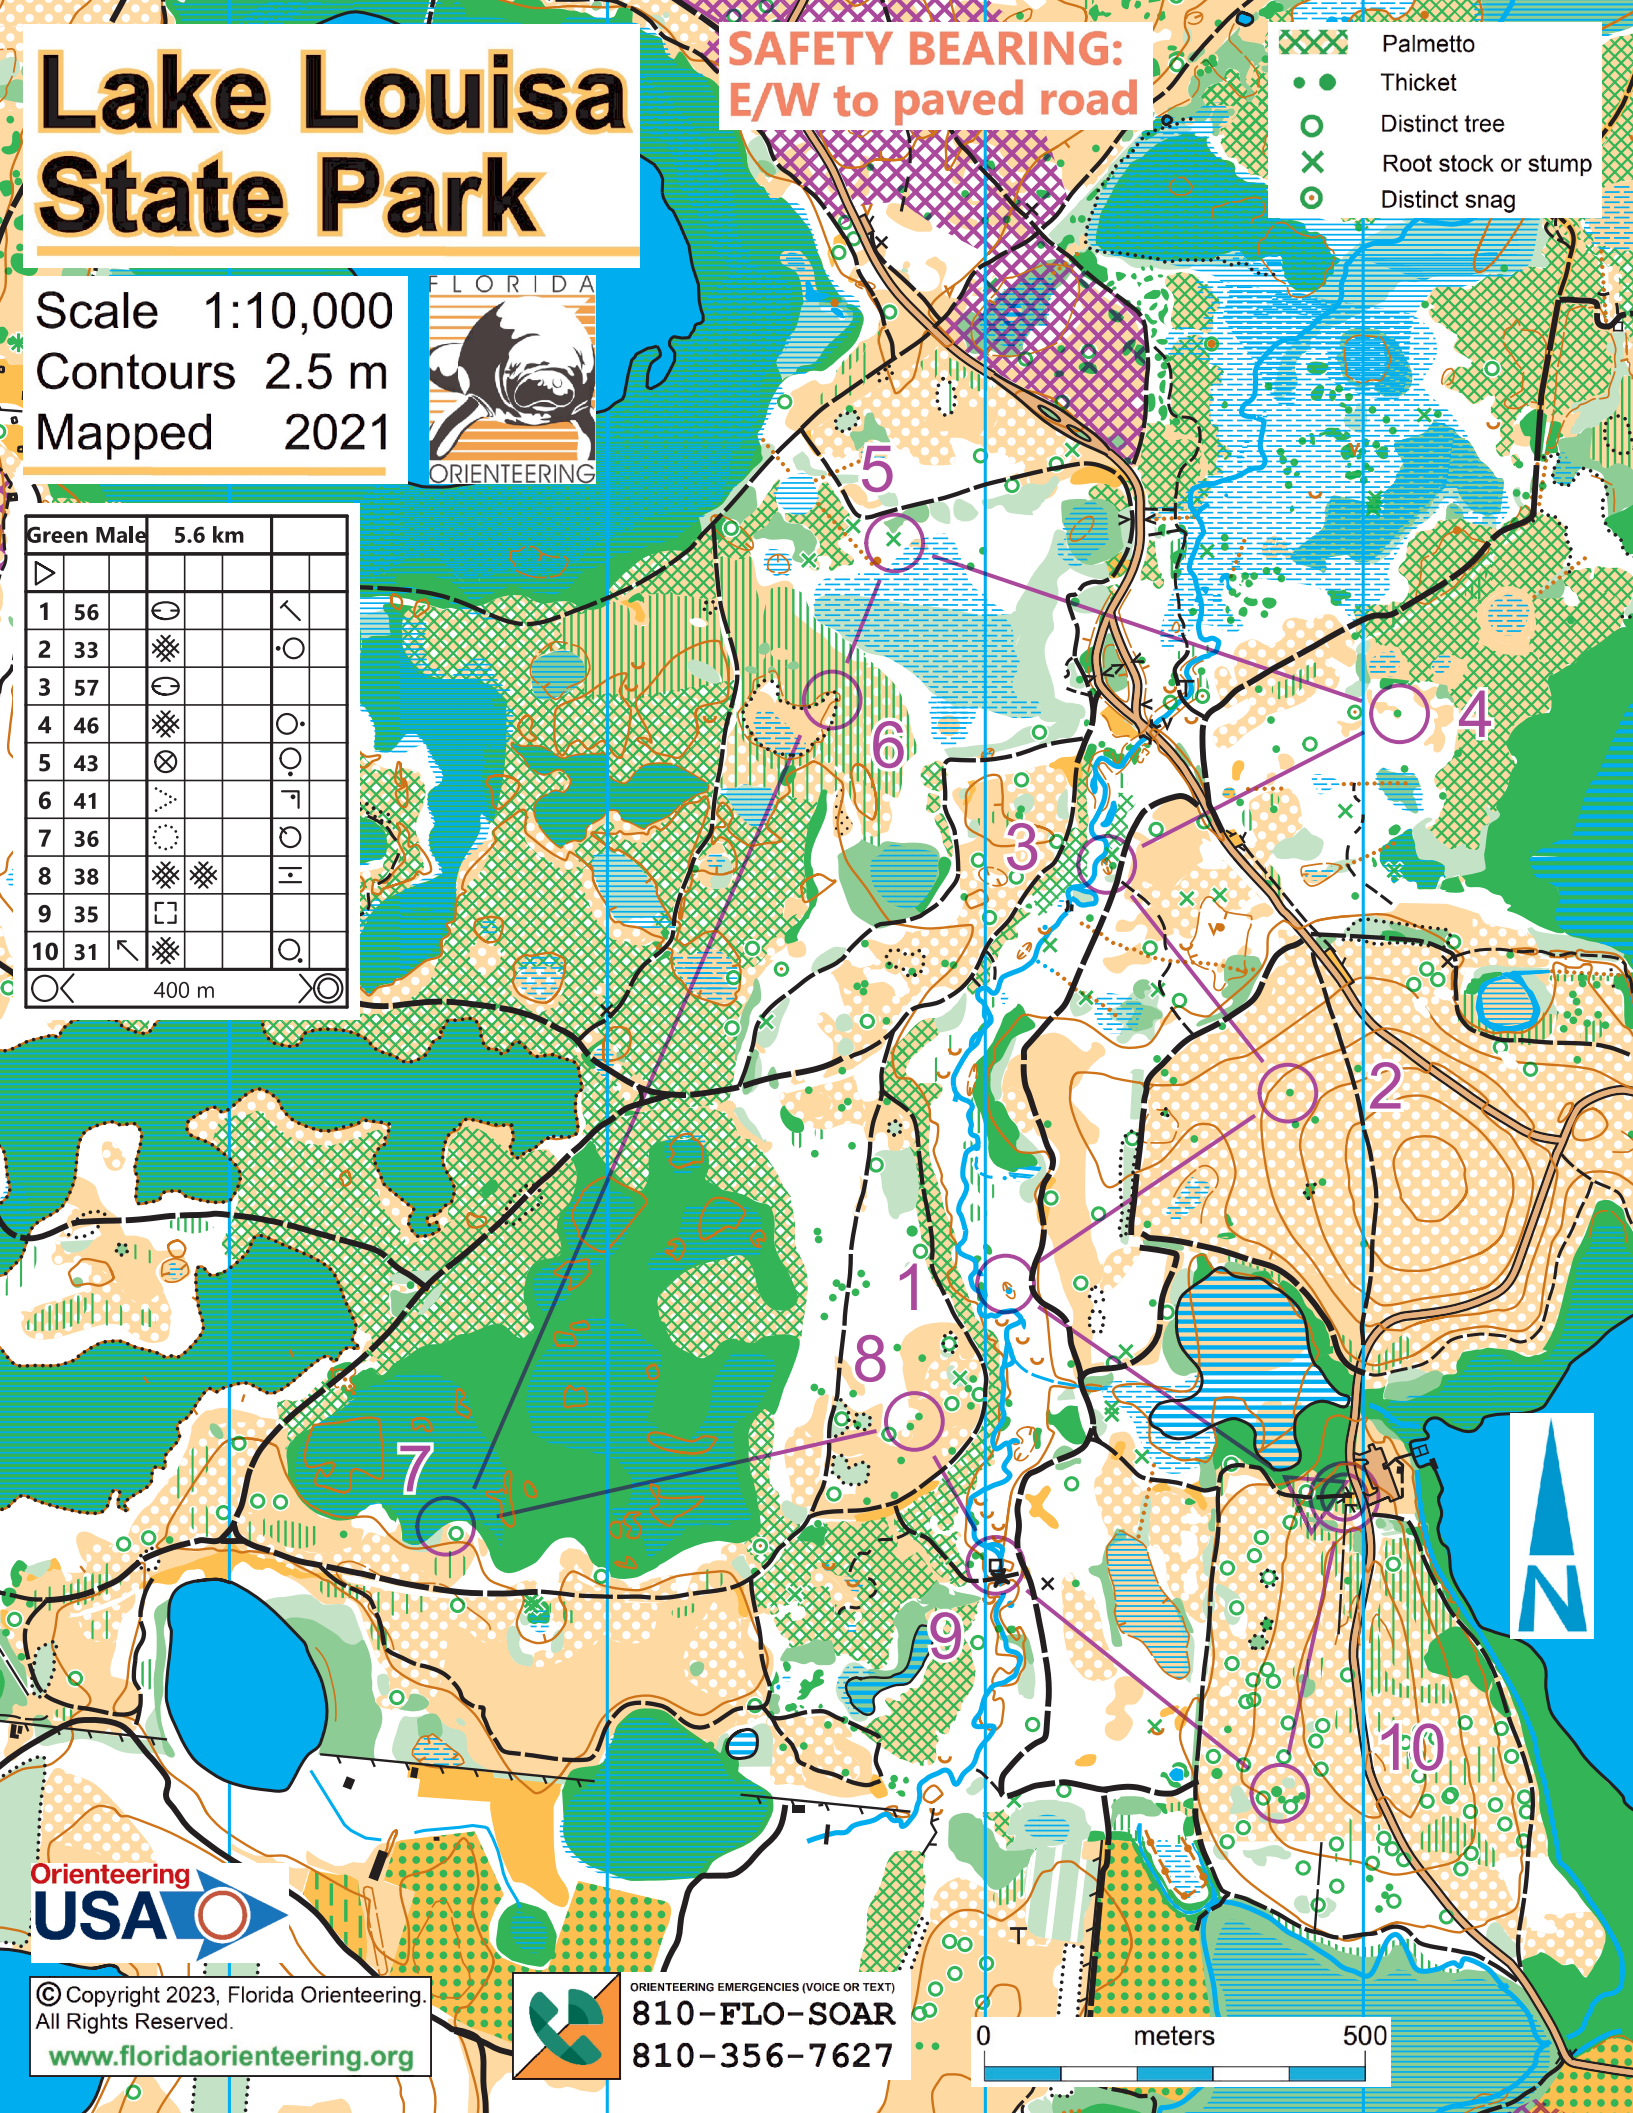

Lake Louisa State Park

SAFETY BEARING:
E/W to paved road

- Palmetto
- Thicket
- Distinct tree
- Root stock or stump
- Distinct snag

Scale 1:10,000
Contours 2.5 m
Mapped 2021

| Green | Male | 5.6 km | |
|-------|------|--------|--|
| ▷ | | | |
| 1 | 56 | | |
| 2 | 33 | | |
| 3 | 57 | | |
| 4 | 46 | | |
| 5 | 43 | | |
| 6 | 41 | | |
| 7 | 36 | | |
| 8 | 38 | | |
| 9 | 35 | | |
| 10 | 31 | | |

400 m

© Copyright 2023, Florida Orienteering.
All Rights Reserved.
www.floridaorienteering.org

ORIENTEERING EMERGENCIES (VOICE OR TEXT)
810-FLO-SOAR
810-356-7627