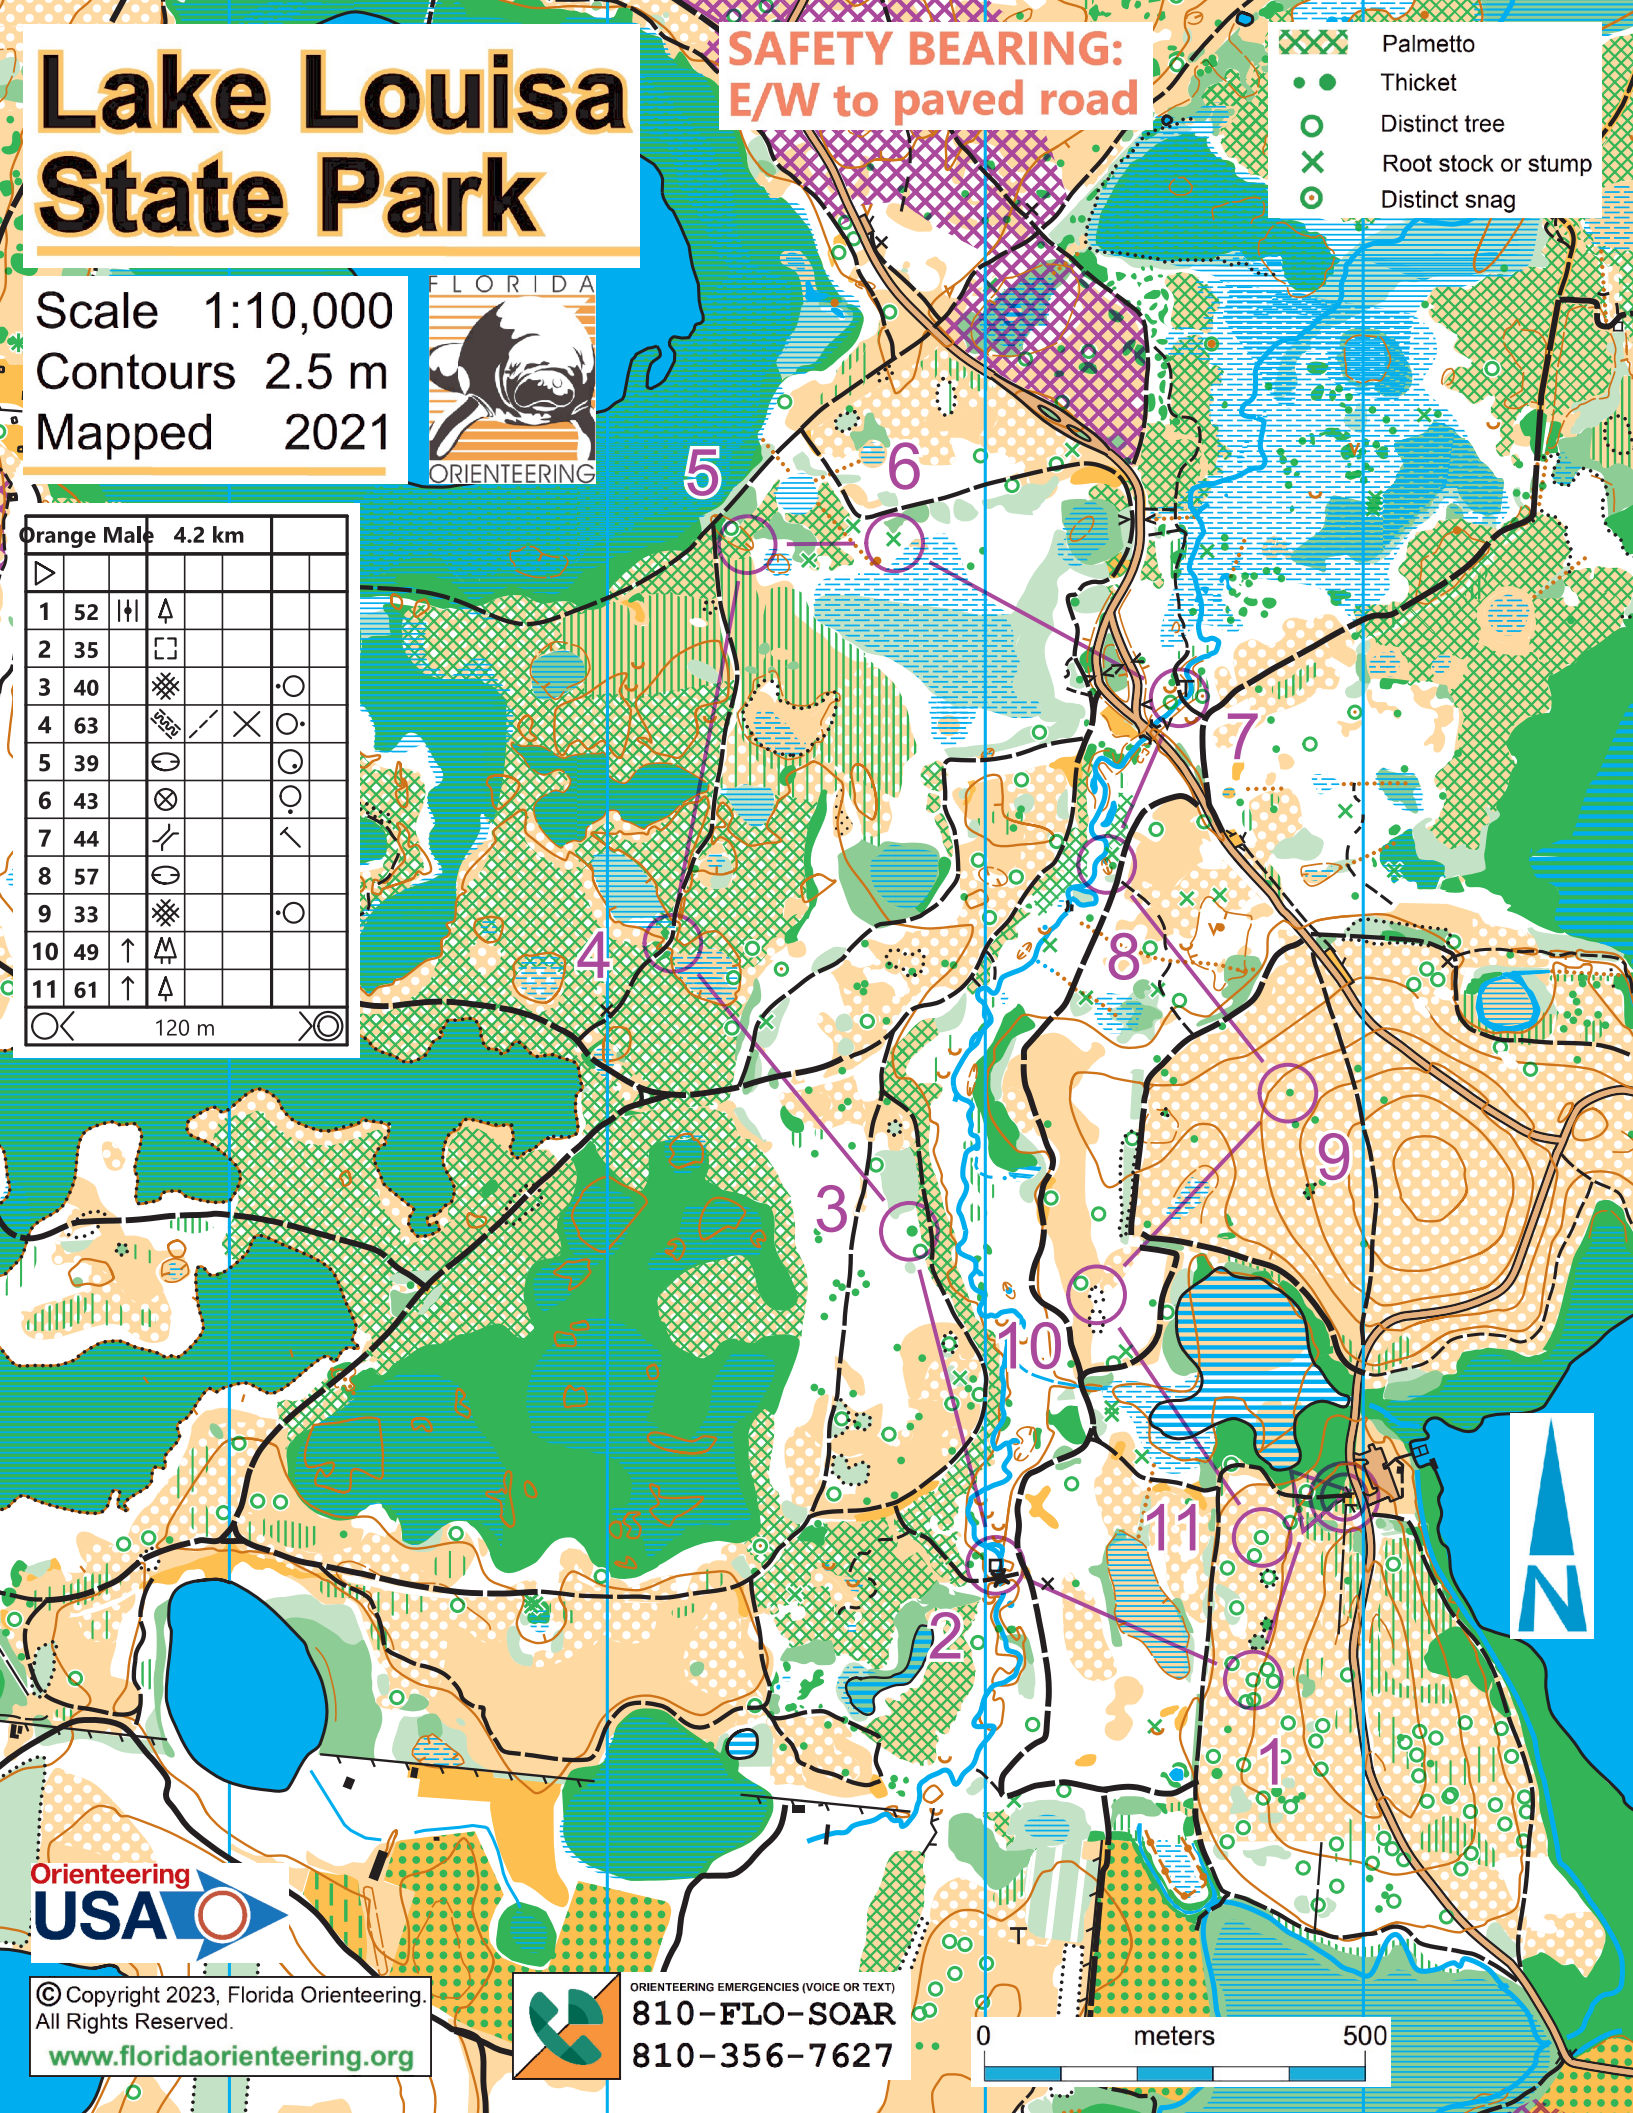

Lake Louisa State Park

SAFETY BEARING:
E/W to paved road

- Palmetto
- Thicket
- Distinct tree
- Root stock or stump
- Distinct snag

Scale 1:10,000
Contours 2.5 m
Mapped 2021

Orange Male		4.2 km			
▷					
1	52	+	△		
2	35	□			
3	40	▨			○
4	63	SOAR	×		○
5	39	○			○
6	43	⊗			○
7	44	↙			↙
8	57	○			
9	33	▨			○
10	49	↑	△		
11	61	↑	△		

○ 120 m ○

© Copyright 2023, Florida Orienteering.
All Rights Reserved.
www.floridaorienteering.org

ORIENTEERING EMERGENCIES (VOICE OR TEXT)
810-FLO-SOAR
810-356-7627