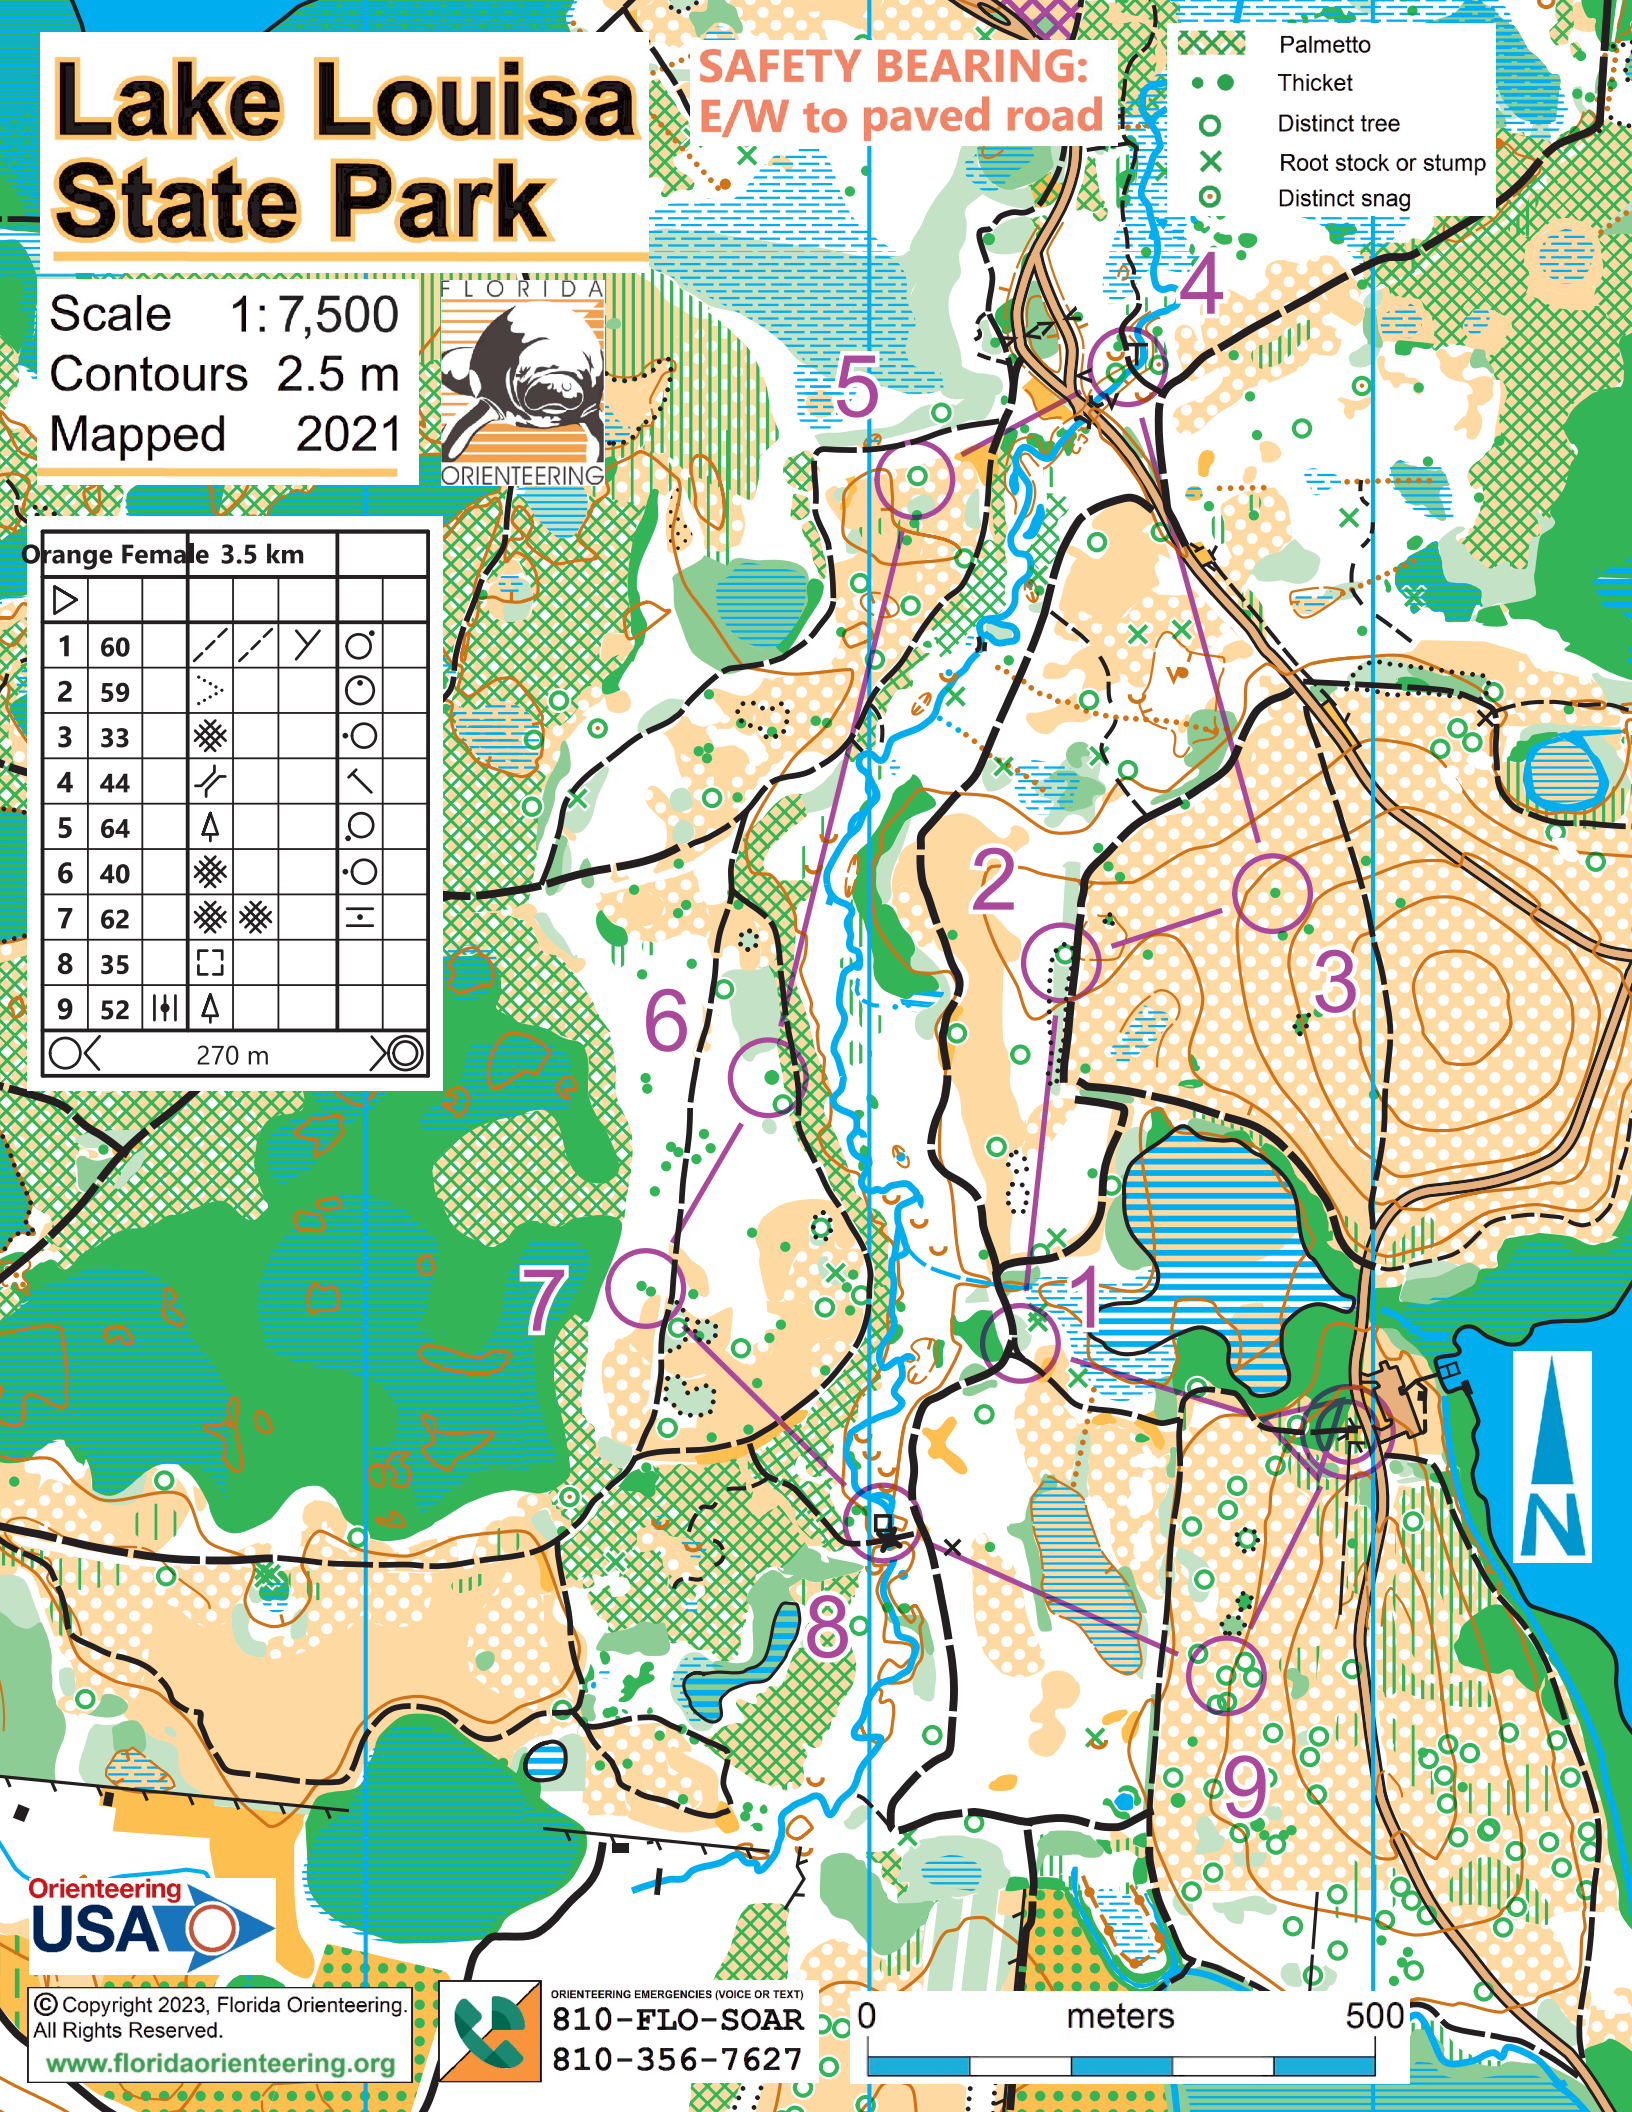

Lake Louisa State Park

Scale 1:7,500
 Contours 2.5 m
 Mapped 2021

SAFETY BEARING:
 E/W to paved road

- Palmetto
- Thicket
- Distinct tree
- Root stock or stump
- Distinct snag

Orange Female 3.5 km

▷					
1	60				
2	59				
3	33				
4	44				
5	64				
6	40				
7	62				
8	35				
9	52				

270 m

© Copyright 2023, Florida Orienteering.
 All Rights Reserved.
www.floridaorienteering.org

ORIENTEERING EMERGENCIES (VOICE OR TEXT)
810-FLO-SOAR
810-356-7627