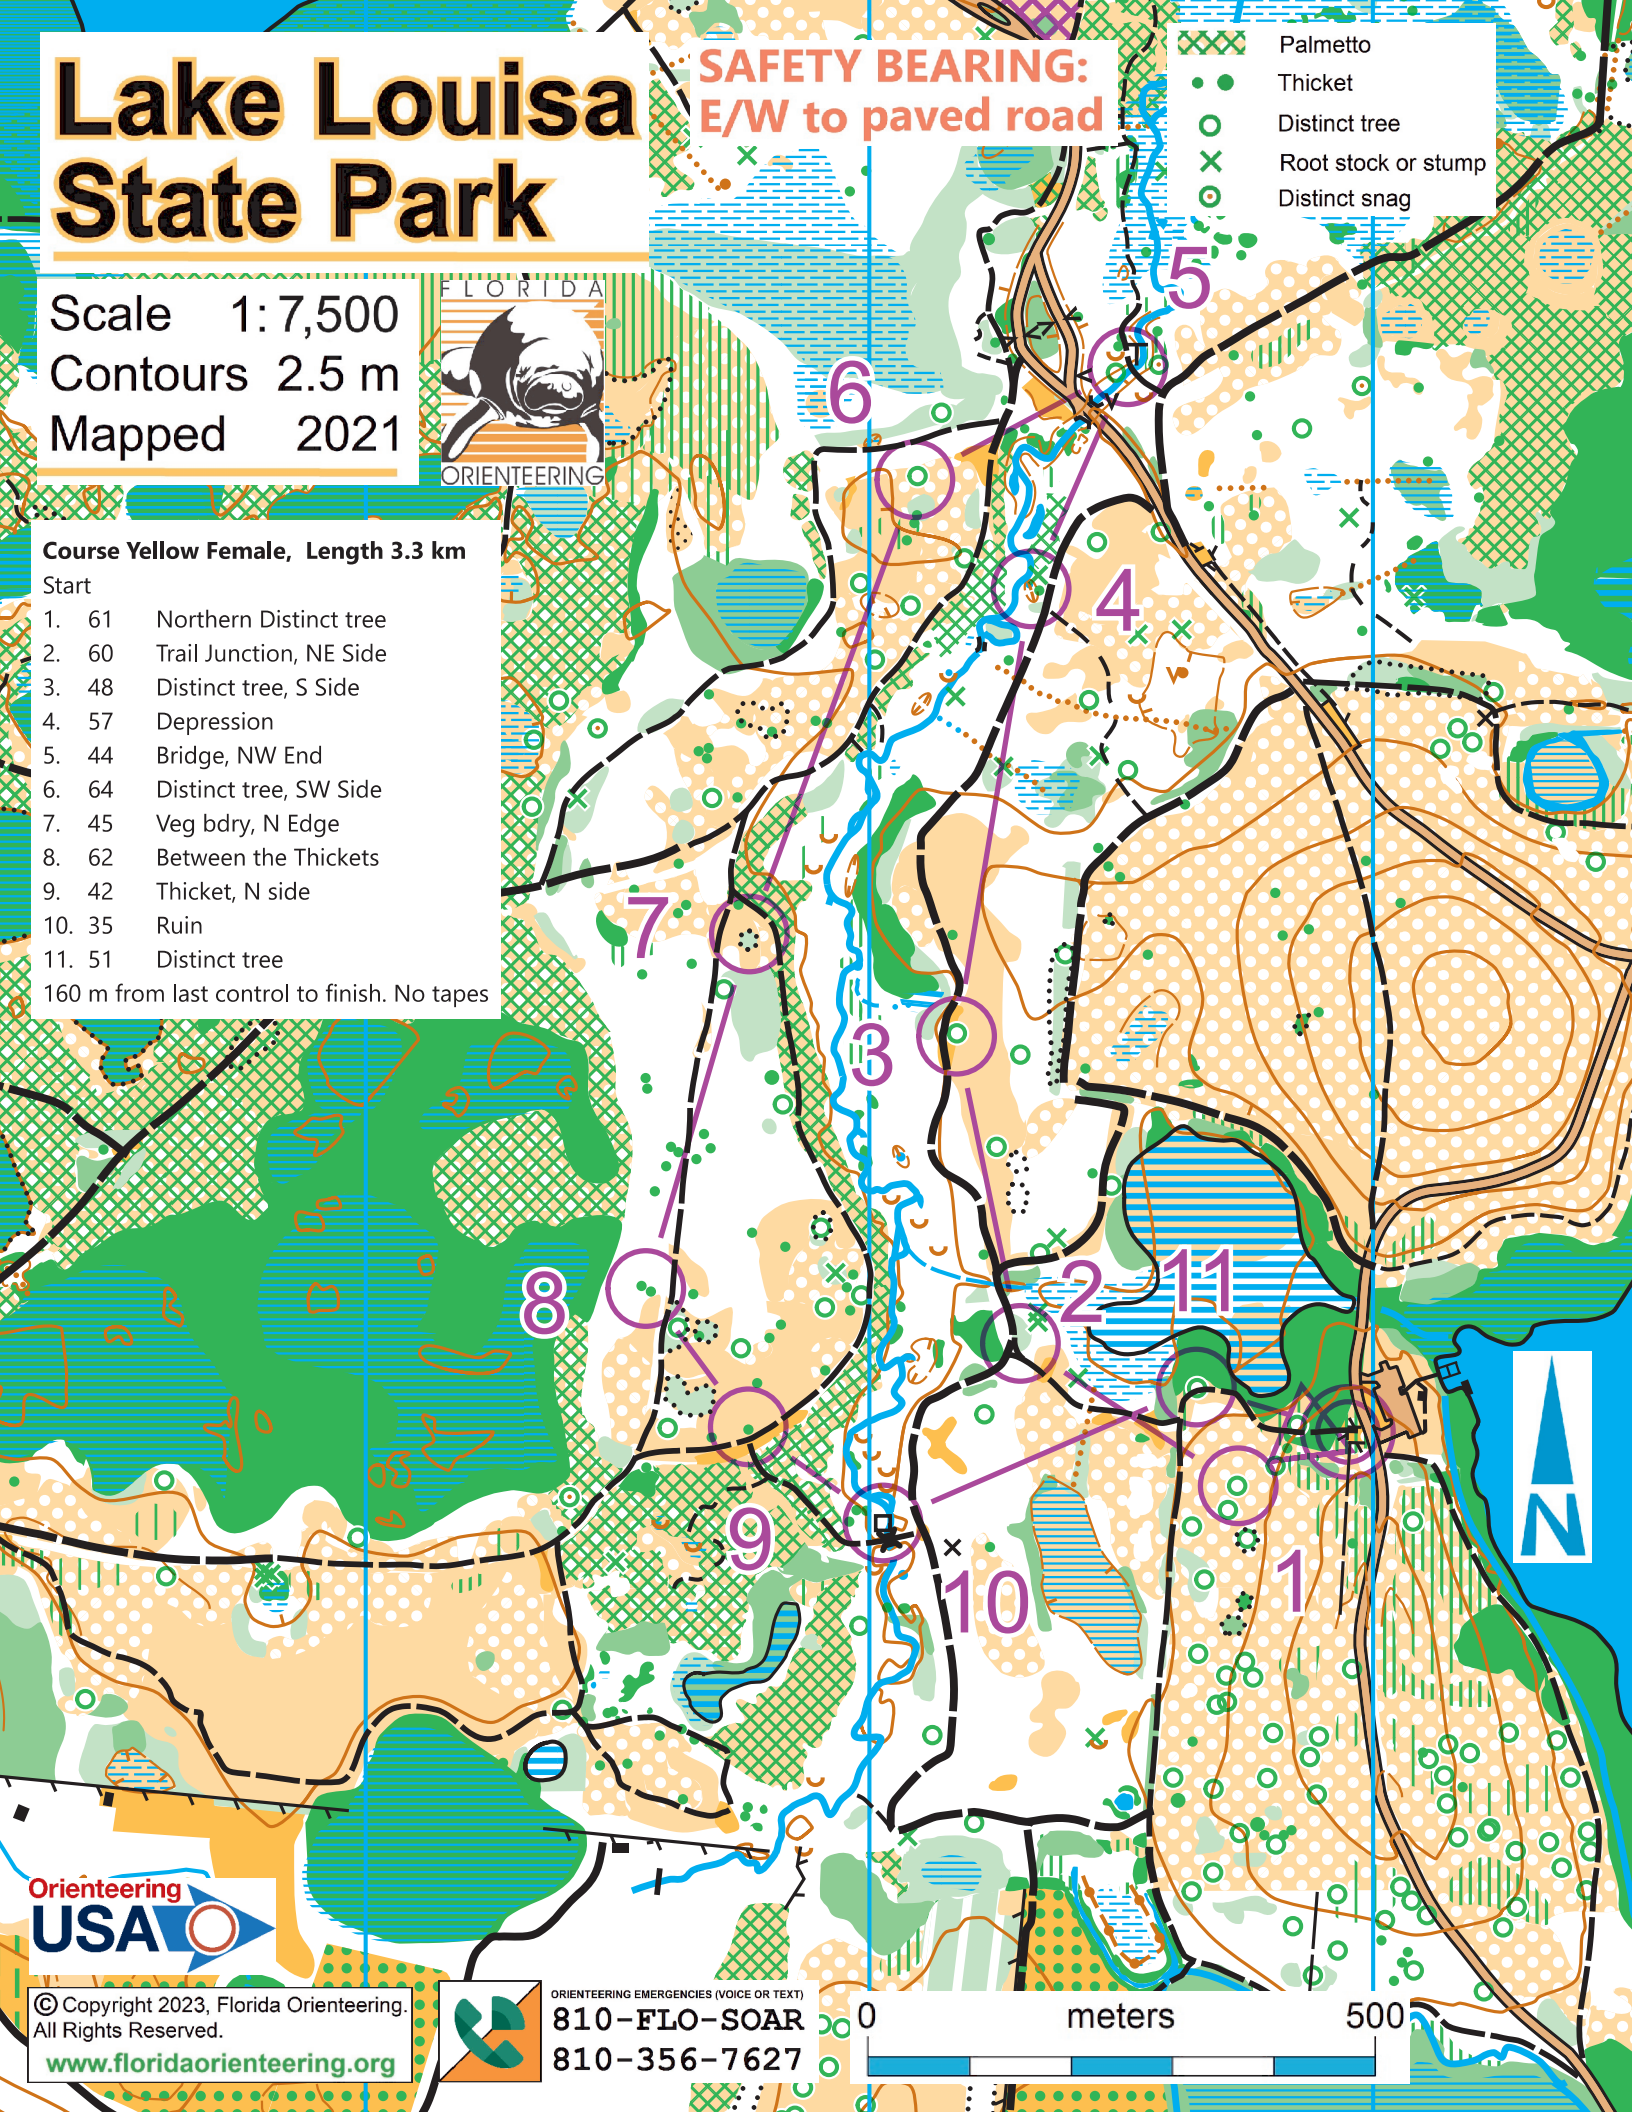

Lake Louisa State Park

Scale 1:7,500
Contours 2.5 m
Mapped 2021

SAFETY BEARING:
E/W to paved road

- Palmetto
- Thicket
- Distinct tree
- Root stock or stump
- Distinct snag

Course Yellow Female, Length 3.3 km

Start

- 61 Northern Distinct tree
- 60 Trail Junction, NE Side
- 48 Distinct tree, S Side
- 57 Depression
- 44 Bridge, NW End
- 64 Distinct tree, SW Side
- 45 Veg bdry, N Edge
- 62 Between the Thickets
- 42 Thicket, N side
- 35 Ruin
- 51 Distinct tree

160 m from last control to finish. No tapes

© Copyright 2023, Florida Orienteering.
All Rights Reserved.
www.floridaorienteering.org

ORIENTEERING EMERGENCIES (VOICE OR TEXT)
810-FLO-SOAR
810-356-7627

0 meters 500