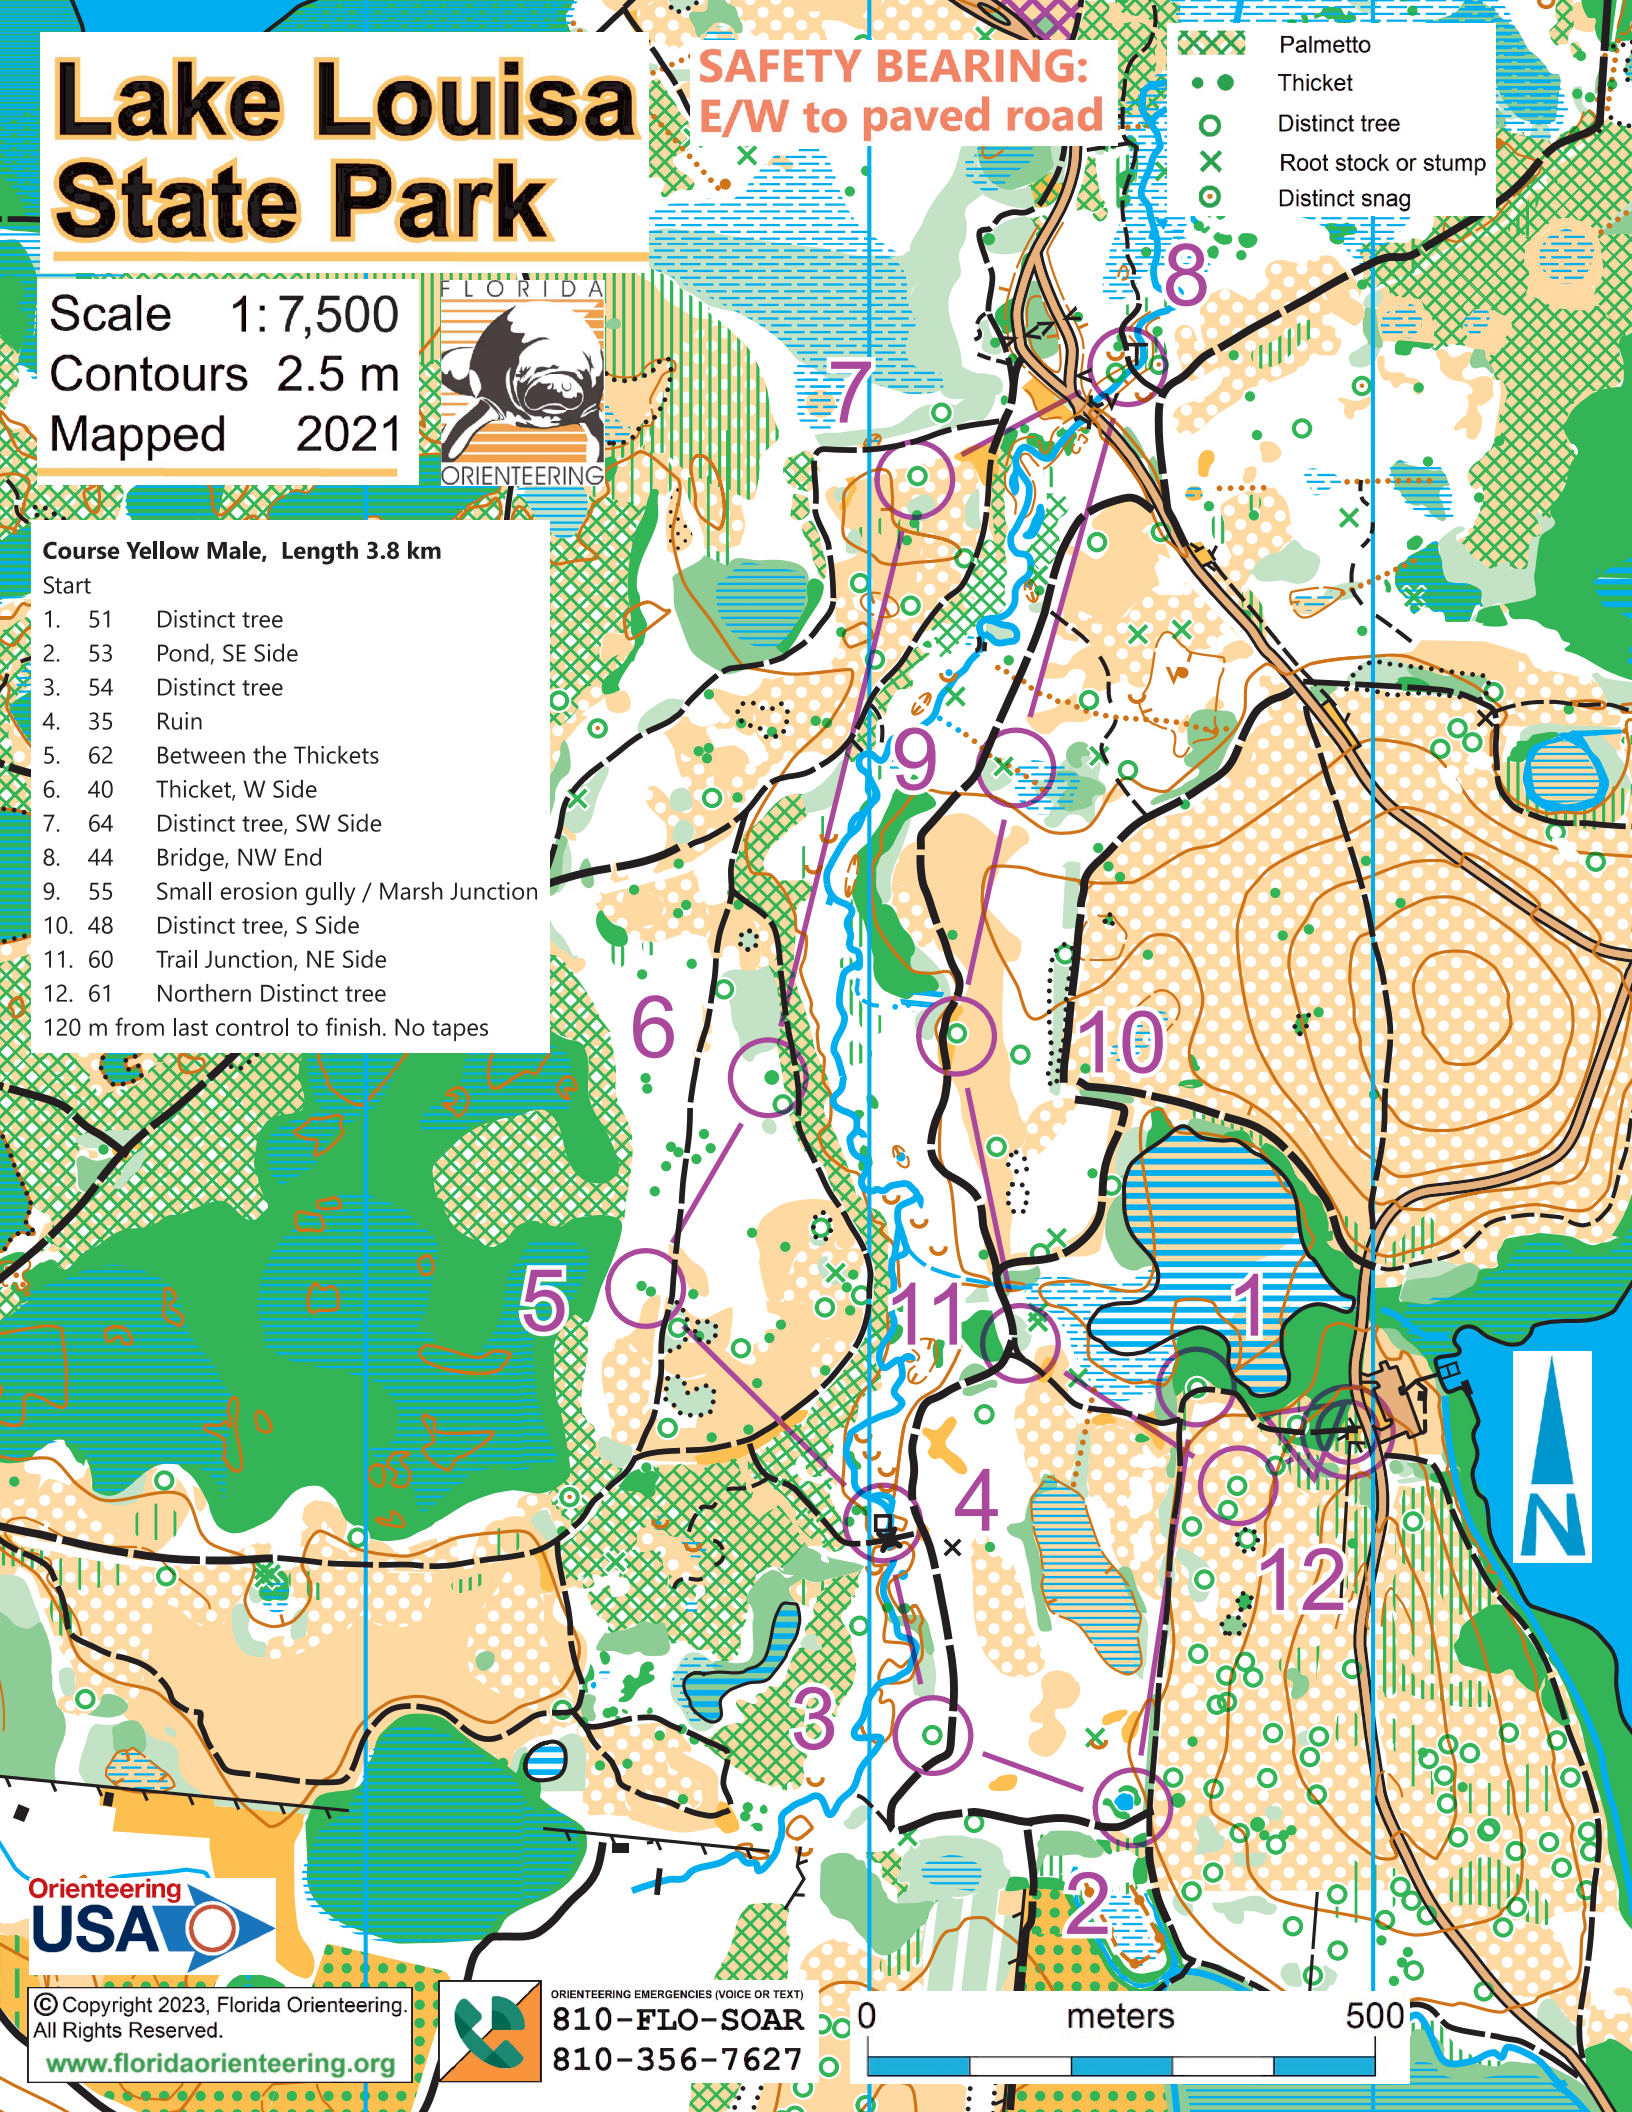

# Lake Louisa State Park

Scale 1:7,500  
 Contours 2.5 m  
 Mapped 2021

**SAFETY BEARING:**  
 E/W to paved road

- Palmetto
- Thicket
- Distinct tree
- Root stock or stump
- Distinct snag

## Course Yellow Male, Length 3.8 km

Start

1. 51 Distinct tree
  2. 53 Pond, SE Side
  3. 54 Distinct tree
  4. 35 Ruin
  5. 62 Between the Thickets
  6. 40 Thicket, W Side
  7. 64 Distinct tree, SW Side
  8. 44 Bridge, NW End
  9. 55 Small erosion gully / Marsh Junction
  10. 48 Distinct tree, S Side
  11. 60 Trail Junction, NE Side
  12. 61 Northern Distinct tree
- 120 m from last control to finish. No tapes

0 meters 500